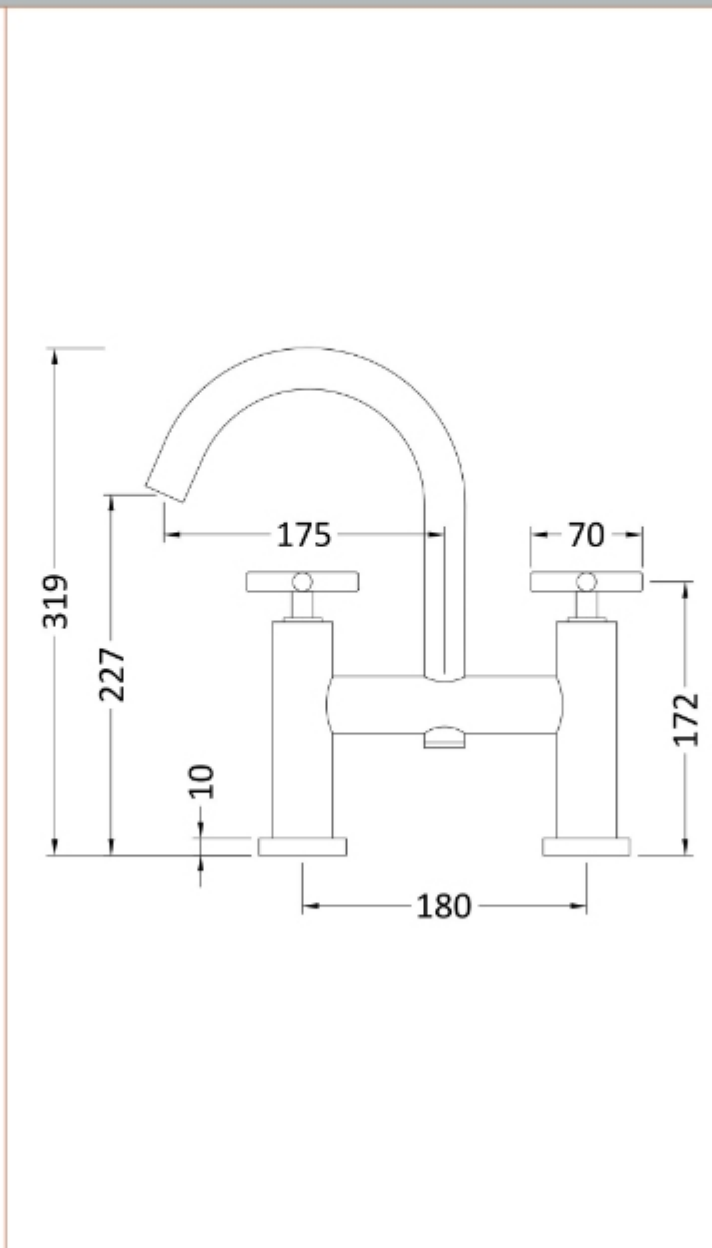

Sales Code: TEX353

Description: Tec Crosshead Bath Filler Small S Spout

### Product Dimensions

Height (mm):	319
Width (mm):	230
Depth (mm):	50
Length (mm):	
Nett Weight (kg):	3.1

### Outer Box Dimensions (If Applicable)

Height (mm):	320
Width (mm):	495
Depth (mm):	295
Length (mm):	
Gross Weight (kg):	19
Barcode:	5055146198062

Flow Rates: (Litres Per Min)	0.1 bar: 8	0.5 bar: 29	1 bar: 40	2 bar: 48	3 bar: 0
Pipe Size:	22 mm (3/4" Bsp)				
Pipe Centres:	180 mm				