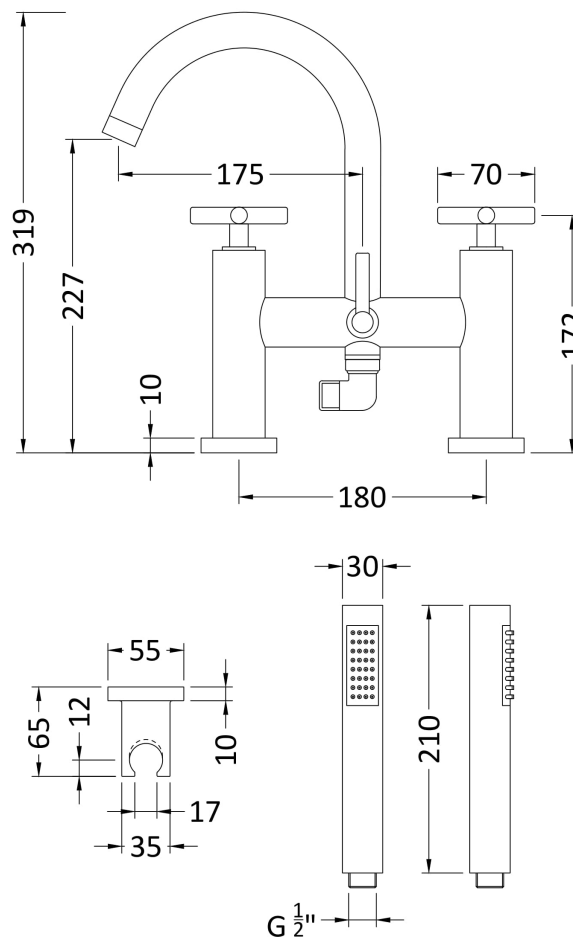

Sales Code: TEX354

Description: Tec Crosshead Bsm

Product Dimensions

Height (mm):	319
Width (mm):	230
Depth (mm):	50
Length (mm):	
Nett Weight (kg):	4.4

Packaging Dimensions

Height (mm):	140
Width (mm):	235
Depth (mm):	265
Gross Weight (kg):	4.4

Packaging Data

Box Colour:	White Cardboard Box
Box Qty:	1
Label Size:	100 x 50
Label Colour:	White Label
Label Qty:	2

Outer Box Dimensions (If Applicable)

Height (mm):	315
Width (mm):	490
Depth (mm):	280
Length (mm):	
Gross Weight (kg):	18
Barcode:	5055146198079

Product Details

Country of Origin:	United Kingdom
Fitting Instruction:	No
Product Material:	Brass/ABS
Control Type:	Manual
Waste Included:	Waste Not Included
Waste Type:	Not Applicable
WRAS Approval: No	Approval No: N/A
Valve/Cartridge Type:	1/4 Turn Ceramic Disc
Colour/Finish:	Chrome
Mount Type:	Deck
Operating Pressure (bar):	0.2
Flow Rates: (Litres Per Min)	0.1 bar: 7 0.5 bar: 22 1 bar: 29 2 bar: 39 3 bar: 44
Pipe Size:	22 mm (3/4" Bsp)
Pipe Centres:	N/A