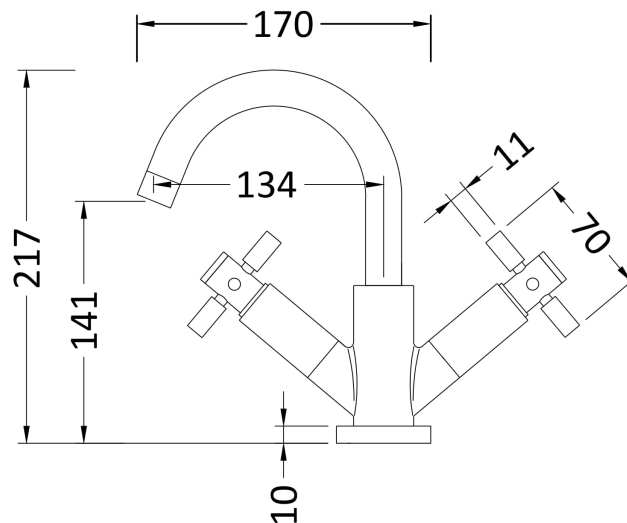

Sales Code: TEX415

Description: Tec Crosshead Mono Small S Spout & Wst

Product Dimensions

Height (mm):	217
Width (mm):	230
Depth (mm):	175
Length (mm):	
Nett Weight (kg):	2.56

Packaging Dimensions

Height (mm):	90
Width (mm):	175
Depth (mm):	270
Gross Weight (kg):	2.56

Packaging Data

Box Colour:	White Cardboard Box
Box Qty:	1
Label Size:	100 x 50
Label Colour:	White Label
Label Qty:	2

Outer Box Dimensions (If Applicable)

Height (mm):	410
Width (mm):	557
Depth (mm):	295
Length (mm):	
Gross Weight (kg):	20
Barcode:	5056462673660

Product Details

Country of Origin:	United Kingdom
Fitting Instruction:	No
Product Material:	Brass
Control Type:	Manual
Waste Included:	Waste Included
Waste Type:	Push Button
WRAS Approval: Yes	Approval No: 2204064
Valve/Cartridge Type:	1/4 Turn Ceramic Disc
Colour/Finish:	Matt Black
Mount Type:	Deck
Operating Pressure (bar):	0.1

Flow Rates: (Litres Per Min)	0.1 bar: 3	0.5 bar: 16	1 bar: 22	2 bar: 31	3 bar: 38
Pipe Size:	15 mm (1/2" Bsp)				
Pipe Centres:	N/A				