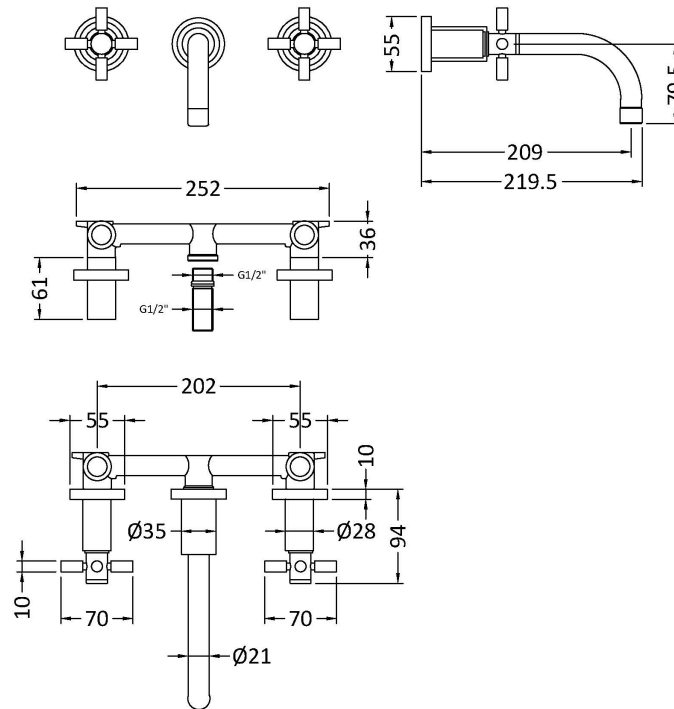

### Product Dimensions

Height (mm):	113
Width (mm):	255
Depth (mm):	220
Length (mm):	
Nett Weight (kg):	2.23

### Packaging Dimensions

Height (mm):	140
Width (mm):	180
Depth (mm):	350
Gross Weight (kg):	2.23

### Outer Box Dimensions (If Applicable)

Height (mm):	
Width (mm):	
Depth (mm):	
Length (mm):	
Gross Weight (kg):	18
Barcode:	5056462673691

### Product Details

Country of Origin:	United Kingdom
Fitting Instruction:	No
Product Material:	Brass
Control Type:	Manual
Waste Included:	Waste Not Included
Waste Type:	Not Applicable
WRAS Approval: Yes	Approval No: 2204064
Valve/Cartridge Type:	1/4 Turn Ceramic Disc
Colour/Finish:	Matt Black
Mount Type:	Deck
Operating Pressure (bar):	0.1
Flow Rates: (Litres Per Min)	0.1 bar: 5    0.5 bar: 12    1 bar: 16    2 bar: 22    3 bar: 27
Pipe Size:	15 mm (1/2" Bsp)
Pipe Centres:	N/A