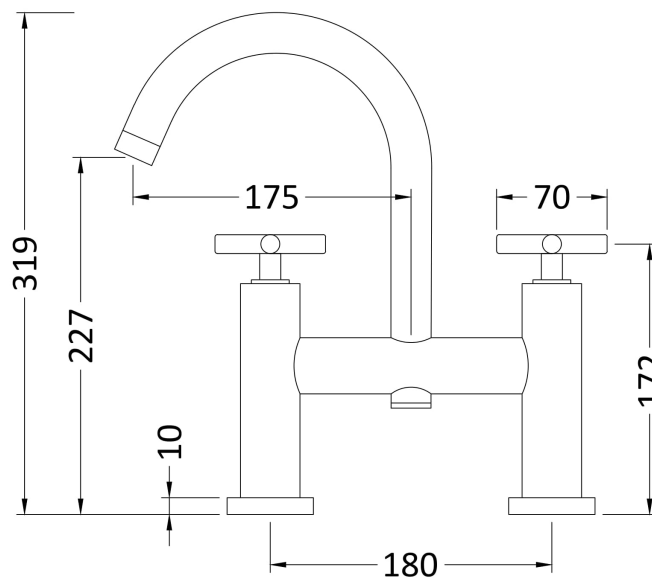

Sales Code: TEX453

Description: Tec Crosshead Bath Filler Small S Spout

Product Dimensions

Height (mm):	319
Width (mm):	230
Depth (mm):	50
Length (mm):	
Nett Weight (kg):	3.1

Packaging Dimensions

Height (mm):	100
Width (mm):	235
Depth (mm):	265
Gross Weight (kg):	3.1

Packaging Data

Box Colour:	White Cardboard Box
Box Qty:	1
Label Size:	100 x 50
Label Colour:	White Label
Label Qty:	2

Outer Box Dimensions (If Applicable)

Height (mm):	320
Width (mm):	495
Depth (mm):	295
Length (mm):	
Gross Weight (kg):	19
Barcode:	5056462673721

Product Details

Country of Origin:	United Kingdom
Fitting Instruction:	No
Product Material:	Brass
Control Type:	Manual
Waste Included:	Waste Not Included
Waste Type:	Not Applicable
WRAS Approval: Yes	Approval No: 2204060
Valve/Cartridge Type:	1/4 Turn Ceramic Disc
Colour/Finish:	Matt Black
Mount Type:	Deck
Operating Pressure (bar):	0.2
Flow Rates: (Litres Per Min)	0.1 bar: 8 0.5 bar: 29 1 bar: 40 2 bar: 48 3 bar: 0
Pipe Size:	22 mm (3/4" Bsp)
Pipe Centres:	180 mm