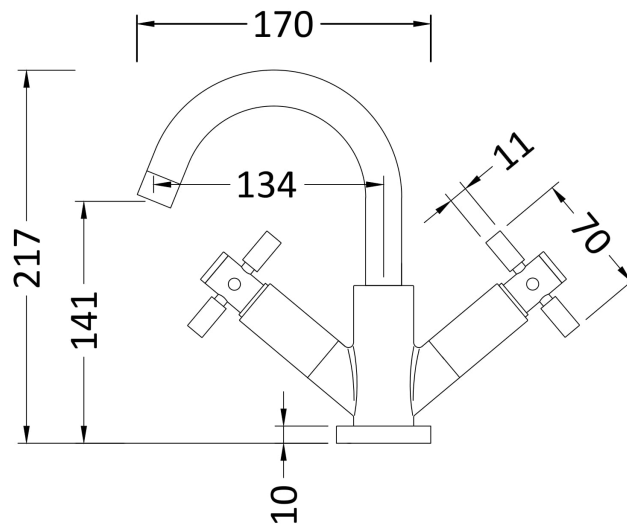

Sales Code: TEX815

Description: Tec Crosshead Mono Small S Spout & Wst

Product Dimensions

Height (mm):	217
Width (mm):	230
Depth (mm):	175
Length (mm):	
Nett Weight (kg):	2.56

Packaging Dimensions

Height (mm):	90
Width (mm):	175
Depth (mm):	270
Gross Weight (kg):	2.56

Packaging Data

Box Colour:	White Cardboard Box
Box Qty:	1
Label Size:	100 x 50
Label Colour:	White Label
Label Qty:	2

Outer Box Dimensions (If Applicable)

Height (mm):	410
Width (mm):	557
Depth (mm):	295
Length (mm):	
Gross Weight (kg):	20
Barcode:	5056462673820

Product Details

Country of Origin:	United Kingdom
Fitting Instruction:	No
Product Material:	Brass
Control Type:	Manual
Waste Included:	Waste Included
Waste Type:	Push Button
WRAS Approval: Yes	Approval No: 2204064
Valve/Cartridge Type:	1/4 Turn Ceramic Disc
Colour/Finish:	Brushed Brass
Mount Type:	Deck
Operating Pressure (bar):	0.1

Flow Rates: (Litres Per Min)	0.1 bar: 3	0.5 bar: 16	1 bar: 22	2 bar: 31	3 bar: 38
Pipe Size:	15 mm (1/2" Bsp)				
Pipe Centres:	N/A				