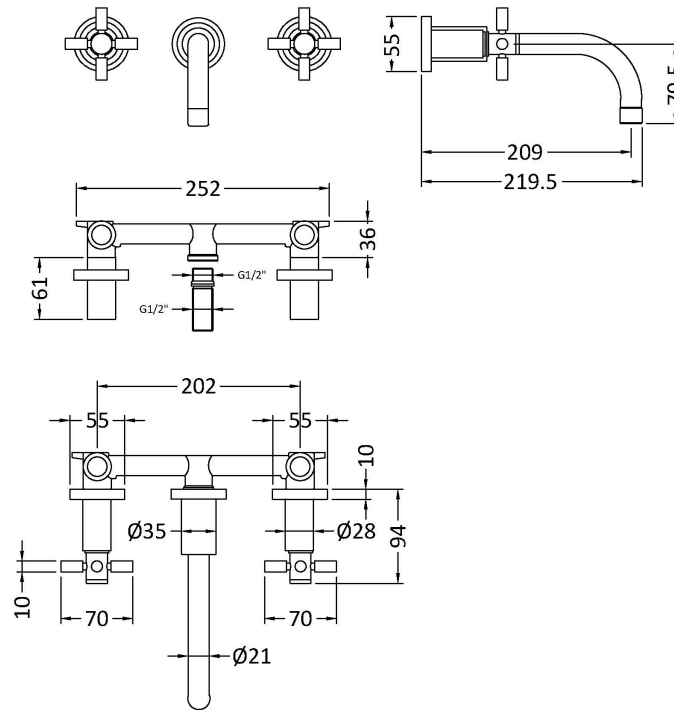

Sales Code: TEX817

Description: Tec Crosshead W/H Basin Mixer

Product Dimensions

Height (mm):	113
Width (mm):	255
Depth (mm):	220
Length (mm):	
Nett Weight (kg):	2.23

Packaging Dimensions

Height (mm):	140
Width (mm):	180
Depth (mm):	350
Gross Weight (kg):	2.23

Packaging Data

Box Colour:	White Cardboard Box
Box Qty:	1
Label Size:	100 x 50
Label Colour:	White Label
Label Qty:	2

Outer Box Dimensions (If Applicable)

Height (mm):	
Width (mm):	
Depth (mm):	
Length (mm):	
Gross Weight (kg):	18
Barcode:	5056462673851

Product Details

Country of Origin:	United Kingdom
Fitting Instruction:	No
Product Material:	Brass
Control Type:	Manual
Waste Included:	Waste Not Included
Waste Type:	Not Applicable
WRAS Approval: Yes	Approval No: 2204064
Valve/Cartridge Type:	1/4 Turn Ceramic Disc
Colour/Finish:	Brushed Brass
Mount Type:	Deck
Operating Pressure (bar):	0.1
Flow Rates: (Litres Per Min)	0.1 bar: 5 0.5 bar: 12 1 bar: 16 2 bar: 22 3 bar: 27
Pipe Size:	15 mm (1/2" Bsp)
Pipe Centres:	N/A