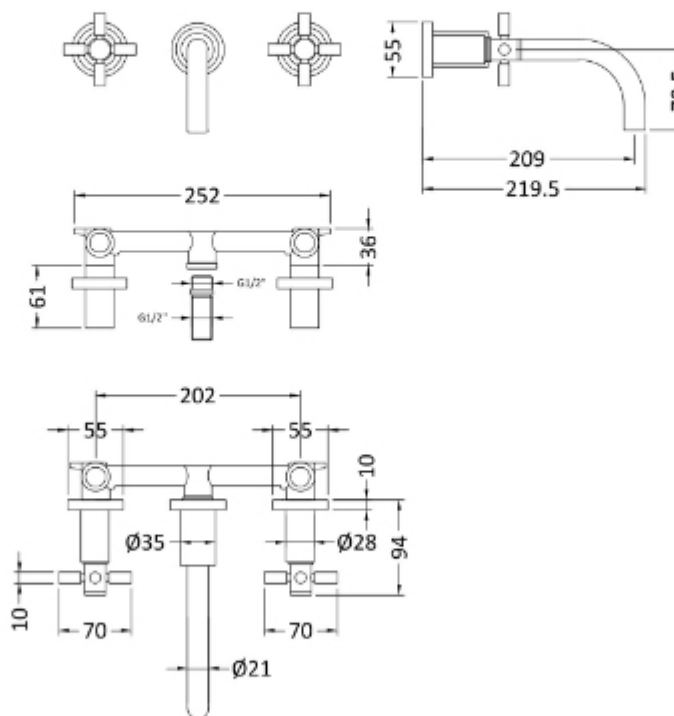

### Product Dimensions

Height (mm):	113
Width (mm):	255
Depth (mm):	220
Length (mm):	
Nett Weight (kg):	2.23

### Packaging Dimensions

Height (mm):	140
Width (mm):	180
Depth (mm):	350
Gross Weight (kg):	2.23

### Outer Box Dimensions (If Applicable)

Height (mm):	
Width (mm):	
Depth (mm):	
Length (mm):	
Gross Weight (kg):	18
Barcode:	5056462673851

### Product Details

Country of Origin:	United Kingdom
Fitting Instruction:	No
Product Material:	Brass
Control Type:	Manual
Waste Included:	Waste Not Included
Waste Type:	Not Applicable
WRAS Approval: Yes	Approval No: 2204064
Valve/Cartridge Type:	1/4 Turn Ceramic Disc
Colour/Finish:	Brushed Brass
Mount Type:	Deck
Operating Pressure (bar):	0.1
Flow Rates: (Litres Per Min)	0.1 bar: 5    0.5 bar: 12    1 bar: 16    2 bar: 22    3 bar: 27
Pipe Size:	15 mm
Pipe Centres:	N/A