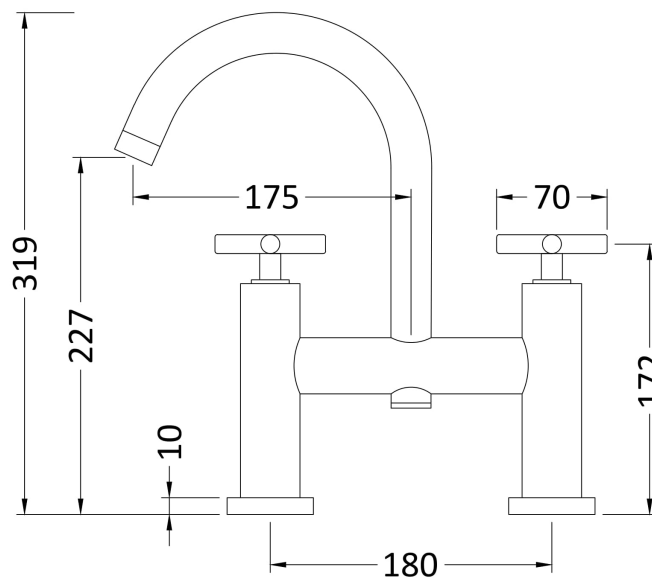

Sales Code: TEX853

Description: Tec Crosshead Bath Filler Small S Spout

Product Dimensions

Height (mm):	319
Width (mm):	230
Depth (mm):	50
Length (mm):	
Nett Weight (kg):	3.1

Packaging Dimensions

Height (mm):	100
Width (mm):	235
Depth (mm):	265
Gross Weight (kg):	3.1

Packaging Data

Box Colour:	White Cardboard Box
Box Qty:	1
Label Size:	100 x 50
Label Colour:	White Label
Label Qty:	2

Outer Box Dimensions (If Applicable)

Height (mm):	320
Width (mm):	495
Depth (mm):	295
Length (mm):	
Gross Weight (kg):	19
Barcode:	5056462673882

Product Details

Country of Origin:	United Kingdom
Fitting Instruction:	No
Product Material:	Brass
Control Type:	Manual
Waste Included:	Waste Not Included
Waste Type:	Not Applicable
WRAS Approval: Yes	Approval No: 2204060
Valve/Cartridge Type:	1/4 Turn Ceramic Disc
Colour/Finish:	Brushed Brass
Mount Type:	Deck
Operating Pressure (bar):	0.2

Flow Rates: (Litres Per Min)	0.1 bar: 8	0.5 bar: 29	1 bar: 40	2 bar: 48	3 bar: 0
Pipe Size:	22 mm (3/4" Bsp)				
Pipe Centres:	180 mm				