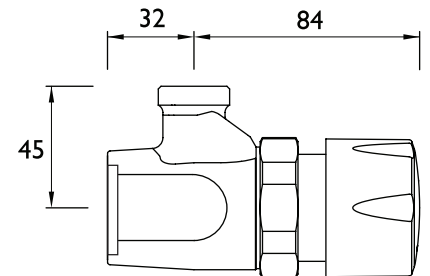

TFS 1 C

COMMERCIAL Shower Range Timed Flow Temperature Adjustable Manual Shower Valve

Specification	
Style:	Contemporary
Finish/Colour:	Chrome
Main Construction Material:	Brass
No of Controls:	1
Shower Type:	Timed Flow Manual Shower Valve
Shower Head Type:	Anti-Vandal Fixed Head
Valve/Cartridge Type:	Temperature Control Cartridge
Maximum Hot Water Supply Temperature °C:	65
Dynamic Pressure Range: (bar)	Min 1.0 Bar, Max 5.0 Bar
Maximum Static Pressure: (bar)	10
Plumbing System Suitability:	High Pressure Systems Only
Flow Type:	Single Flow
Flow Rate (Open Outlet)	18.8
Connection Inlet:	15mm compression
Connection Outlet:	22mm compression
Isolation Valve Included:	No
Check Valve Included:	Yes

Also available from the
COMMERCIAL Shower Range is:

Dimensions (measurements in mm)

Flow Rates (l/min)

System Pressure (bar)	1	2	3	4	5
With Flow Regulators	5.6	6.1	6.8	7	7.1
Without Flow Regulators	10.9	15.4	18.8	21.7	24.3