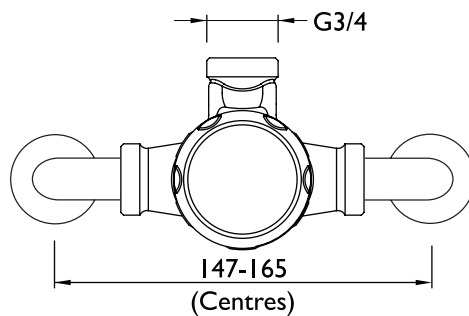

TFS 1 C

COMMERCIAL Shower Range Timed Flow Temperature Adjustable Manual Shower Valve

Specification	
Style:	Contemporary
Finish/Colour:	Chrome
Main Construction Material:	Brass
No of Controls:	1
Shower Type:	Timed Flow Manual Shower Valve
Shower Head Type:	Anti-Vandal Fixed Head
Valve/Cartridge Type:	Temperature Control Cartridge
Maximum Hot Water Supply Temperature °C:	65
Dynamic Pressure Range: (bar)	Min 1.0 Bar, Max 5.0 Bar
Maximum Static Pressure: (bar)	10
Plumbing System Suitability:	High Pressure Systems Only
Flow Type:	Single Flow
Flow Rate (Open Outlet)	18.8
Connection Inlet:	15mm compression
Connection Outlet:	22mm compression
Isolation Valve Included:	No
Check Valve Included:	Yes

Features:

- Push button timed flow giving 30 secs (+/-5)
- Supplied with adjustable riser and vandal resistant shower head
- Adjustable max temp
- Vandal resistant

Product Certifications:

BREEAM Compliant

Also available from the
COMMERCIAL Shower Range is:

Dimensions (measurements in mm)

Flow Rates (l/min)

System Pressure (bar)	1	2	3	4	5
With Flow Regulators	5.6	6.1	6.8	7	7.1
Without Flow Regulators	10.9	15.4	18.8	21.7	24.3