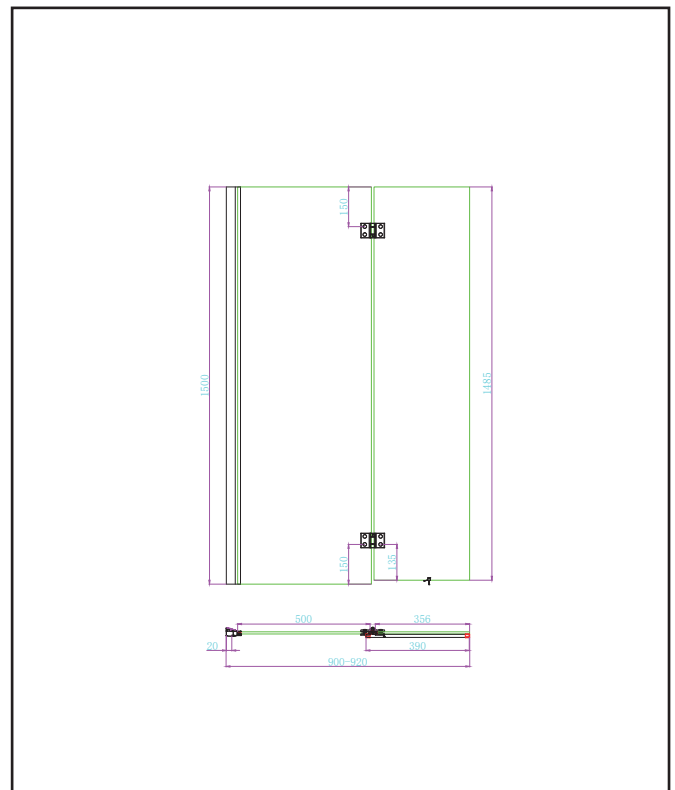

PRODUCT DATA SHEET

THALIA In Pack Brushed Bronze

Product Code: THALIAINPACKBZ

Product Name	THALIAINPACK#
Product Description	In pack Full Set
Product Transportation	
Barcode	5060964938189
Country of origin	CH
Commodity code	7610100000
Product Measurements	
Product Weight (KG)	26
Product Width (mm)	900
Product Height (mm)	1500
Product Depth (mm)	8
Product Length (mm)	
Primary Packed Measurements	
Packaged Weight (KG)	30
Packed Length (mm)	1580
Packed Width (mm)	590
Packed Height (mm)	75
Packaging Weights	
Card (kg)	2.85
Plastic (kg)	0.41

General Information	
Construction Material	Aluminium, Glass
Colour / Finish	BRONZE
Enclosure Attributes	
Adjustment	900
Trident Guard (easy clean)	YES
Door Type	Hinged
Glass Type	Clear
Radius	N/a
Entry Width	N/a
Door in swing (°)	180
Door Out Swing (°)	0
Enclosure Shape	Bath Screen
Glass Thickness (mm)	8
Profile Finish / Colour	Bronze
Profile Material	Aluminum

DAWN

Dawn is a brand and trading name owned by One of One Ltd. Whilst we endeavour to ensure that the product information is accurate we accept no liability for any information given. All images are for illustration purposes only. Product images and specification are subject to change. Measurement are in millimetres and are nominal.

0330 124 6603

sales@1of1bathrooms.co.uk

www.dawnshowering.com

Dimensions
(measurements in mm)

LIFETIME GUARANTEE

We are confident in our products and we want our customer to be, we proudly give a lifetime guarantee on our taps and showers, further details can be found on our website