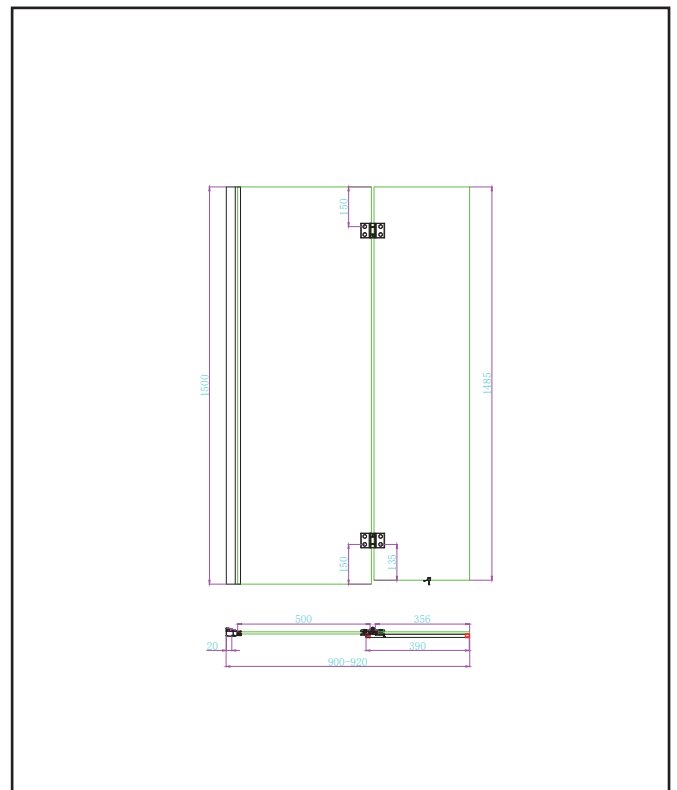

PRODUCT DATA SHEET

THALIA In Pack Gunmetal

Product Code: THALIAINPACKGM

Product Name	THALIAINPACKGM
Product Description	In pack Gunmetal Full Set
Product Transportation	
Barcode	5060964938198
Country of origin	CH
Commodity code	7610100000
Product Measurements	
Product Weight (KG)	26
Product Width (mm)	900
Product Height (mm)	1500
Product Depth (mm)	8
Product Length (mm)	
Primary Packed Measurements	
Packaged Weight (KG)	30
Packed Length (mm)	1580
Packed Width (mm)	590
Packed Height (mm)	75
Packaging Weights	
Card (kg)	2.85
Plastic (kg)	0.41

General Information	
Construction Material	Aluminium, Glass
Colour / Finish	Gunmetal
Enclosure Attributes	
Adjustment	900
Trident Guard (easy clean)	YES
Door Type	Hinged
Glass Type	Clear
Radius	N/a
Entry Width	N/a
Door in swing (°)	180
Door Out Swing (°)	0
Enclosure Shape	Bath Screen
Glass Thickness (mm)	8
Profile Finish / Colour	Gunmetal
Profile Material	Aluminum

Dawn is a brand and trading name owned by One of One Ltd. Whilst we endeavour to ensure that the product information is accurate we accept no liability for any information given. All images are for illustration purposes only. Product images and specification are subject to change. Measurement are in millimetres and are nominal.

0330 124 6603

sales@1of1bathrooms.co.uk

www.dawnshowering.com

Dimensions
(measurements in mm)

LIFETIME GUARANTEE

We are confident in our products and we want our customer to be, we proudly give a lifetime guarantee on our taps and showers, further details can be found on our website