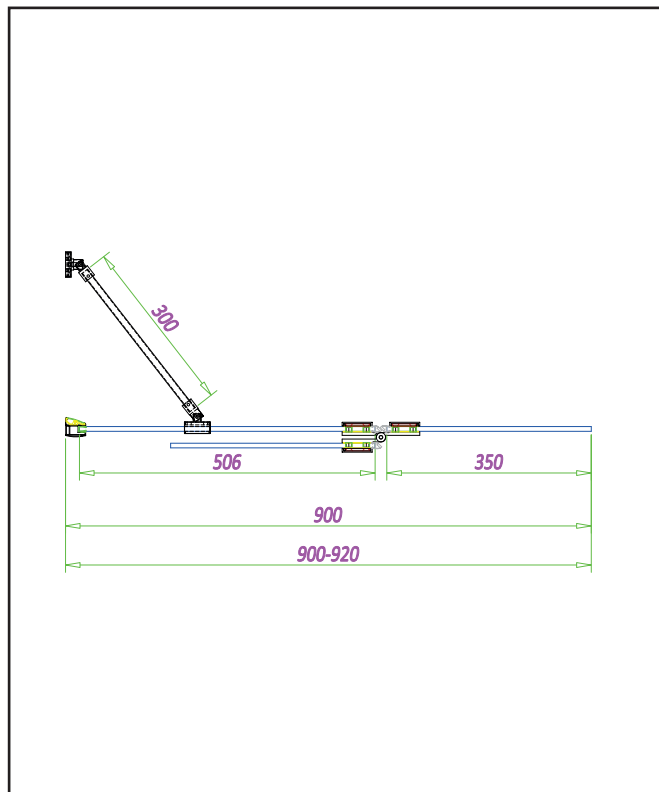

0330 124 6603

sales@1of1bathrooms.co.uk

www.dawnshowering.com

Product Name	THALIAOUTPACKBB
Product Description	Out pack Brushed Brass Full Set
Product Transportation	
Barcode	5060766128160
Country of origin	CH
Commodity code	7610100000
Product Measurements	
Product Weight (KG)	26
Product Width (mm)	900
Product Height (mm)	1500
Product Depth (mm)	8
Product Length (mm)	
Primary Packed Measurements	
Packaged Weight (KG)	30
Packed Length (mm)	1580
Packed Width (mm)	595
Packed Height (mm)	75
Packaging Weights	
Card (kg)	2.8
Plastic (kg)	0.4

General Information	
Construction Material	Aluminium, Glass
Colour / Finish	Brushed Brass
Enclosure Attributes	
Adjustment	900
Trident Guard (easy clean)	YES
Door Type	Hinged
Glass Type	Clear
Radius	N/a
Entry Width	N/a
Door in swing (°)	0
Door Out Swing (°)	180
Enclosure Shape	Bath Screen
Glass Thickness (mm)	8
Profile Finish / Colour	Brushed Brass
Profile Material	Aluminum