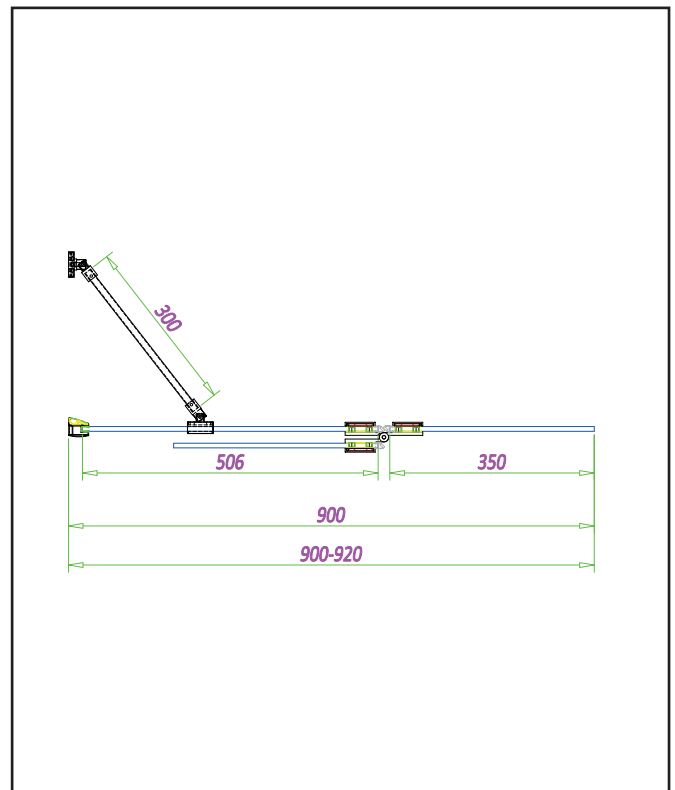

PRODUCT DATA SHEET

THALIA Out Pack Chrome

Product Code: THALIAOUTPACKCHR

Product Name	THALIAOUTPACKCHR
Product Description	Out pack Chrome Full Set
Product Transportation	
Barcode	5060766128450
Country of origin	CH
Commodity code	7610100000
Product Measurements	
Product Weight (KG)	26
Product Width (mm)	900
Product Height (mm)	1500
Product Depth (mm)	8
Product Length (mm)	
Primary Packed Measurements	
Packaged Weight (KG)	30
Packed Length (mm)	1580
Packed Width (mm)	595
Packed Height (mm)	75
Packaging Weights	
Card (kg)	2.8
Plastic (kg)	0.4

General Information	
Construction Material	Aluminium, Glass
Colour / Finish	Chrome
Enclosure Attributes	
Adjustment	900
Trident Guard (easy clean)	YES
Door Type	Hinged
Glass Type	Clear
Radius	N/a
Entry Width	N/a
Door in swing (°)	0
Door Out Swing (°)	180
Enclosure Shape	Bath Screen
Glass Thickness (mm)	8
Profile Finish / Colour	Chrome
Profile Material	Aluminum

DAWN

Dawn is a brand and trading name owned by One of One Ltd. Whilst we endeavour to ensure that the product information is accurate we accept no liability for any information given. All images are for illustration purposes only. Product images and specification are subject to change. Measurement are in millimetres and are nominal.

0330 124 6603

sales@1of1bathrooms.co.uk

www.dawnshowering.com

Dimensions
(measurements in mm)

LIFETIME GUARANTEE

We are confident in our products and we want our customer to be, we proudly give a lifetime guarantee on our taps and showers, further details can be found on our website