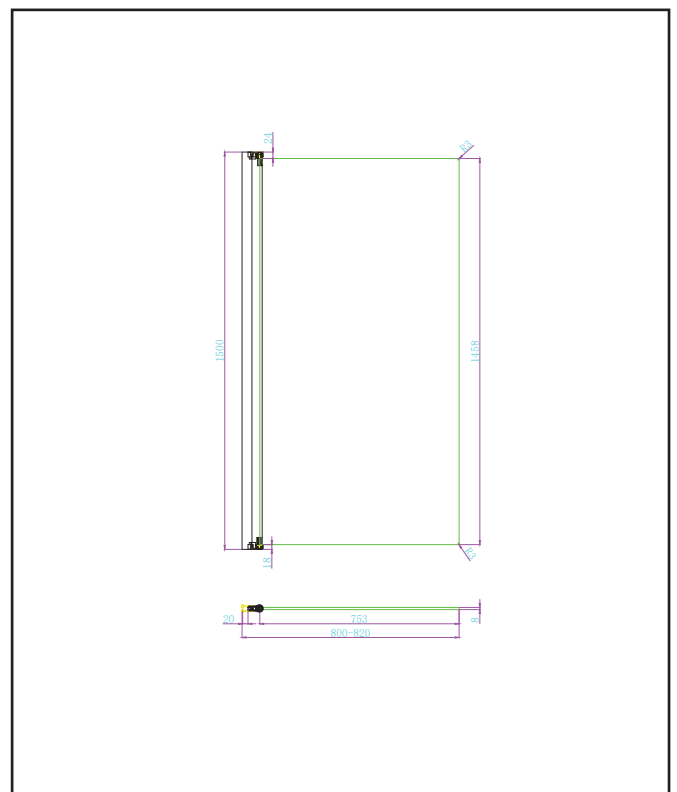

PRODUCT DATA SHEET

THALIA Single Panel Bathscreen Brushed Brass

Product Code: THALIASINGLEBB

Product Name	THALIASINGLEBB
Product Description	8mm Single Panel Bathscreen Brushed Brass
Product Transportation	
Barcode	5060766128214
Country of origin	CH
Commodity code	7610100000
Product Measurements	
Product Weight (KG)	22
Product Width (mm)	800
Product Height (mm)	1500
Product Depth (mm)	8
Product Length (mm)	
Primary Packed Measurements	
Packaged Weight (KG)	26
Packed Length (mm)	1580
Packed Width (mm)	870
Packed Height (mm)	60
Packaging Weights	
Card (kg)	3.2
Plastic (kg)	0.42

General Information	
Construction Material	Aluminium, Glass
Colour / Finish	Brushed Brass
Enclosure Attributes	
Adjustment	800
Trident Guard (easy clean)	YES
Door Type	Bath Screen
Glass Type	Clear
Radius	N/a
Entry Width	N/a
Door in swing (°)	90
Door Out Swing (°)	90
Enclosure Shape	Bath
Glass Thickness (mm)	8
Profile Finish / Colour	Brushed Brass
Profile Material	Aluminium

DAWN

Dawn is a brand and trading name owned by One of One Ltd. Whilst we endeavour to ensure that the product information is accurate we accept no liability for any information given. All images are for illustration purposes only. Product images and specification are subject to change. Measurement are in millimetres and are nominal.

0330 124 6603

sales@1of1bathrooms.co.uk

www.dawnshowering.com

Dimensions
(measurements in mm)

LIFETIME GUARANTEE

We are confident in our products and we want our customer to be, we proudly give a lifetime guarantee on our taps and showers, further details can be found on our website