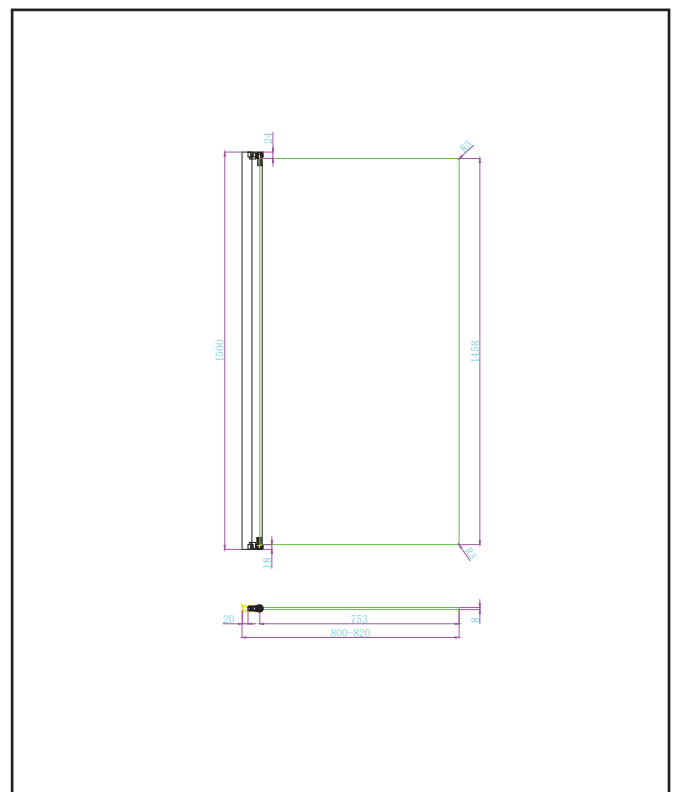

PRODUCT DATA SHEET

THALIA Single Panel Bathscreen Black

Product Code: THALIASINGLEBLK

Dawn is a brand and trading name owned by One of One Ltd. Whilst we endeavour to ensure that the product information is accurate we accept no liability for any information given. All images are for illustration purposes only. Product images and specification are subject to change. Measurement are in millimetres and are nominal.

0330 124 6603

sales@1of1bathrooms.co.uk

www.dawnshowering.com

Product Name	THALIASINGLEBLK
Product Description	8mm Single Panel Bathscreen Black
Product Transportation	
Barcode	5060766128207
Country of origin	CH
Commodity code	7610100000
Product Measurements	
Product Weight (KG)	22
Product Width (mm)	800
Product Height (mm)	1500
Product Depth (mm)	8
Product Length (mm)	
Primary Packed Measurements	
Packaged Weight (KG)	26
Packed Length (mm)	1580
Packed Width (mm)	870
Packed Height (mm)	60
Packaging Weights	
Card (kg)	3.2
Plastic (kg)	0.42

General Information	
Construction Material	Aluminium, Glass
Colour / Finish	Black
Enclosure Attributes	
Adjustment	800
Trident Guard (easy clean)	YES
Door Type	Bath Screen
Glass Type	Clear
Radius	N/a
Entry Width	N/a
Door in swing (°)	90
Door Out Swing (°)	90
Enclosure Shape	Bath
Glass Thickness (mm)	8
Profile Finish / Colour	Black
Profile Material	Aluminium