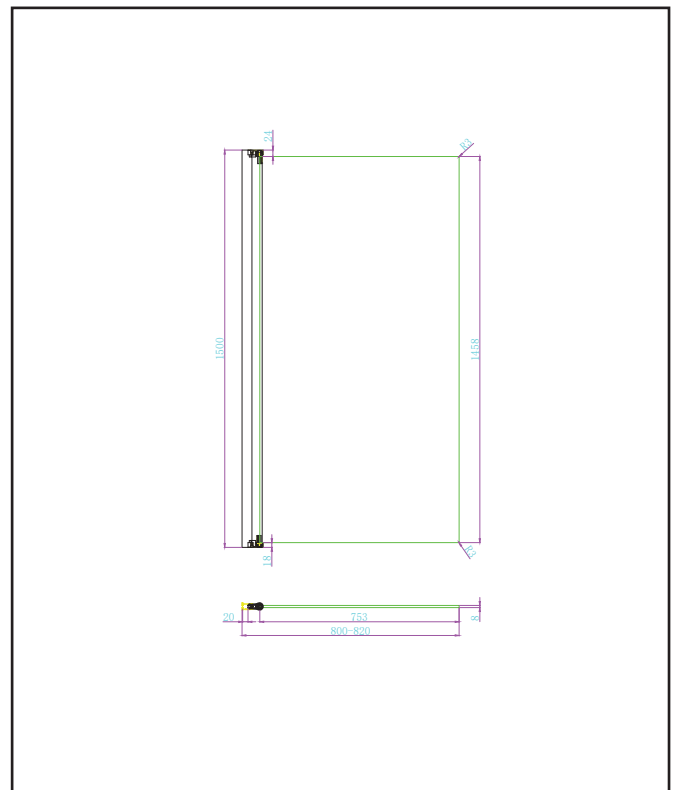

0330 124 6603

sales@1of1bathrooms.co.uk

www.dawnshowering.com

Product Name	THALIASINGLEBZ
Product Description	8mm Single Panel Bathscreen Brushed Bronze
Product Transportation	
Barcode	5060964938202
Country of origin	CH
Commodity code	7610100000
Product Measurements	
Product Weight (KG)	22
Product Width (mm)	800
Product Height (mm)	1500
Product Depth (mm)	8
Product Length (mm)	
Primary Packed Measurements	
Packaged Weight (KG)	26
Packed Length (mm)	1580
Packed Width (mm)	870
Packed Height (mm)	60
Packaging Weights	
Card (kg)	3.2
Plastic (kg)	0.42

General Information	
Construction Material	Aluminium, Glass
Colour / Finish	Brushed Bronze
Enclosure Attributes	
Adjustment	800
Trident Guard (easy clean)	YES
Door Type	Bath Screen
Glass Type	Clear
Radius	N/a
Entry Width	N/a
Door in swing (°)	90
Door Out Swing (°)	90
Enclosure Shape	Bath
Glass Thickness (mm)	8
Profile Finish / Colour	Brushed Bronze
Profile Material	Aluminum