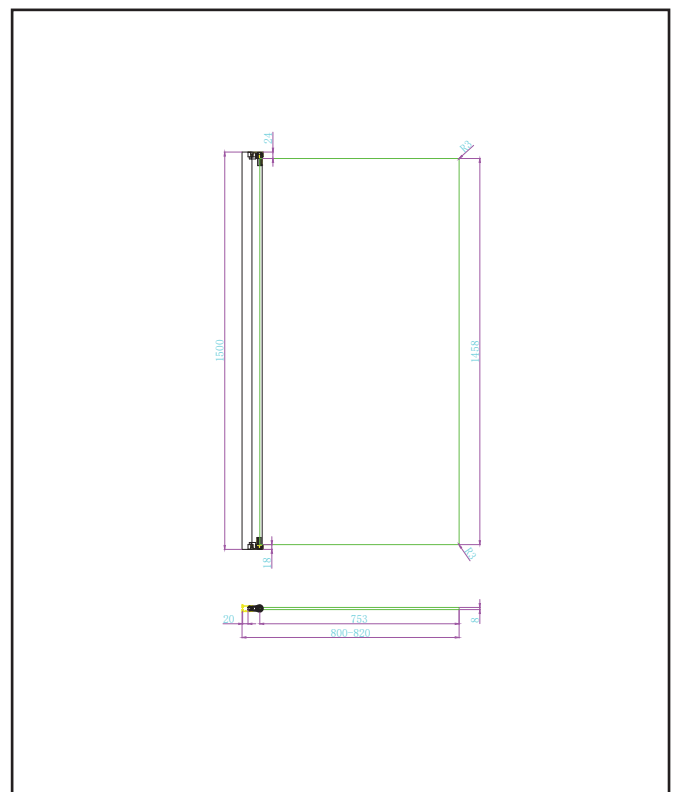

PRODUCT DATA SHEET

THALIA Single Panel Bathscreen Chrome

Product Code: THALIASINGLECHR

Dawn is a brand and trading name owned by One of One Ltd. Whilst we endeavour to ensure that the product information is accurate we accept no liability for any information given. All images are for illustration purposes only. Product images and specification are subject to change. Measurement are in millimetres and are nominal.

0330 124 6603

sales@1of1bathrooms.co.uk

www.dawnshowering.com

Product Name	THALIASINGLECHR
Product Description	8mm Single Panel Bathscreen Chrome
Product Transportation	
Barcode	5060766128191
Country of origin	CH
Commodity code	7610100000
Product Measurements	
Product Weight (KG)	22
Product Width (mm)	800
Product Height (mm)	1500
Product Depth (mm)	8
Product Length (mm)	
Primary Packed Measurements	
Packaged Weight (KG)	26
Packed Length (mm)	1580
Packed Width (mm)	870
Packed Height (mm)	60
Packaging Weights	
Card (kg)	3.2
Plastic (kg)	0.42

General Information	
Construction Material	Aluminium, Glass
Colour / Finish	Chrome
Enclosure Attributes	
Adjustment	800
Trident Guard (easy clean)	YES
Door Type	Bath Screen
Glass Type	Clear
Radius	N/a
Entry Width	N/a
Door in swing (°)	90
Door Out Swing (°)	90
Enclosure Shape	Bath
Glass Thickness (mm)	8
Profile Finish / Colour	Chrome
Profile Material	Aluminum