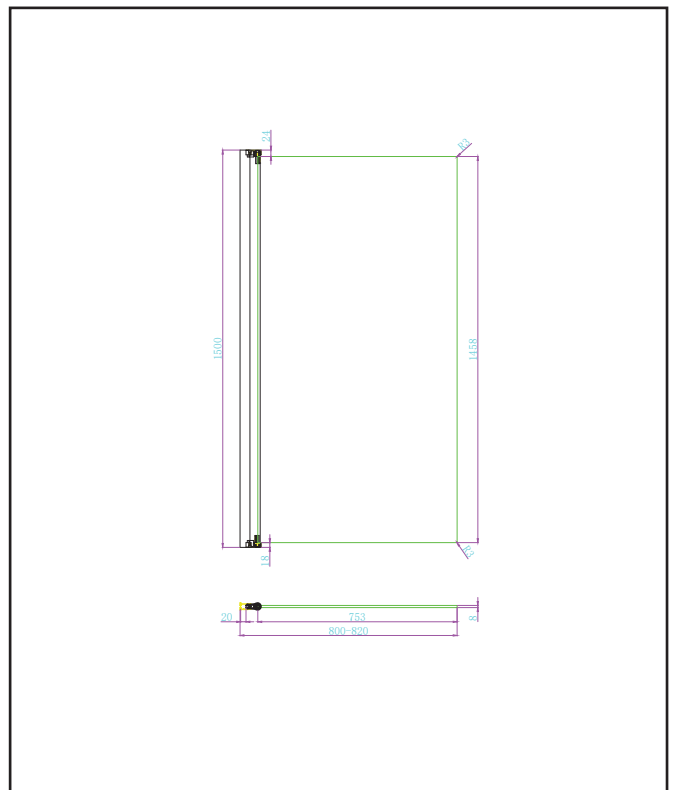

PRODUCT DATA SHEET

THALIA Single Panel Bathscreen Gunmetal

Product Code: THALIASINGLEGM

Dawn is a brand and trading name owned by One of One Ltd. Whilst we endeavour to ensure that the product information is accurate we accept no liability for any information given. All images are for illustration purposes only. Product images and specification are subject to change. Measurement are in millimetres and are nominal.

0330 124 6603

sales@1of1bathrooms.co.uk

www.dawnshowering.com

Product Name	THALIASINGLEGM
Product Description	8mm Single Panel Bathscreen Gunmetal
Product Transportation	
Barcode	5060964938219
Country of origin	CH
Commodity code	7610100000
Product Measurements	
Product Weight (KG)	22
Product Width (mm)	800
Product Height (mm)	1500
Product Depth (mm)	8
Product Length (mm)	
Primary Packed Measurements	
Packaged Weight (KG)	26
Packed Length (mm)	1580
Packed Width (mm)	870
Packed Height (mm)	60
Packaging Weights	
Card (kg)	3.2
Plastic (kg)	0.42

General Information	
Construction Material	Aluminium, Glass
Colour / Finish	Gunmetal
Enclosure Attributes	
Adjustment	800
Trident Guard (easy clean)	YES
Door Type	Bath Screen
Glass Type	Clear
Radius	N/a
Entry Width	N/a
Door in swing (°)	90
Door Out Swing (°)	90
Enclosure Shape	Bath
Glass Thickness (mm)	8
Profile Finish / Colour	Gunmetal
Profile Material	Aluminium