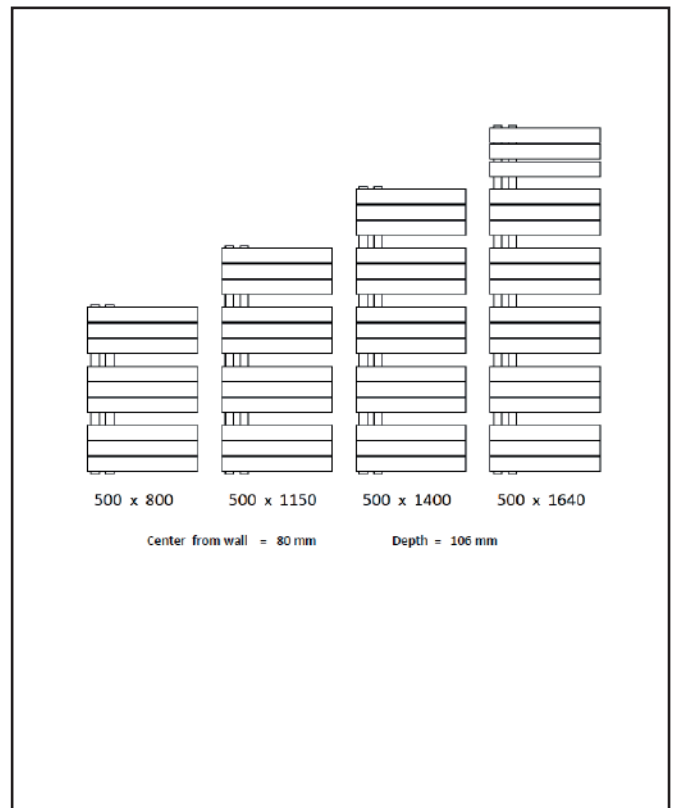

## Thames Matt White

Product Code: THAM1150-500-W

Product Name	THAM1150-500-W
Product Description	Thames Matt White 1150 x 500
<b>Product Transportation</b>	
Barcode	5060964930343
Country of origin	Turkey
Commodity code	7322190000
<b>Product Measurements</b>	
Product Weight (KG)	15.4
Product Width (mm)	500
Product Height (mm)	1150
Product Depth (mm)	40
Product Length (mm)	0
<b>Primary Packed Measurements</b>	
Packaged Weight	16.9
Packed Length	1250
Packed Width	560
Packed Depth	75
<b>Packaging Weights</b>	
Card (kg)	
Paper (g)	
Wood (kg)	
Plastic (kg)	
Compliance DOP	

<b>General Information</b>	
Construction Material	Textured Steel
Installation type	Wall Mounted
Colour / Finish	Matt White
<b>Heating Attributes</b>	
Bar Arrangement	3+3+3+3
Number of Bars	12
Radiator Diameter (Ø)	70 x 11
RAL#	7946
Bar Diameter (Ø)	30
BTU @ 50°C	1839
Thermal Output @ 50°C (WATT's)	539
Element installation compatible	YES
Water Content Volume	4
Max Projection (mm)	106
Selected element must not exceed the maximum BTU / Watt out put of the product Seek advice from a competent installer	
<b>First Fix Dimensions</b>	
Pipe Centres C1 (mm)	50
Pipe Centres C2 (mm)	80

## Dimensions

(measurements in mm)