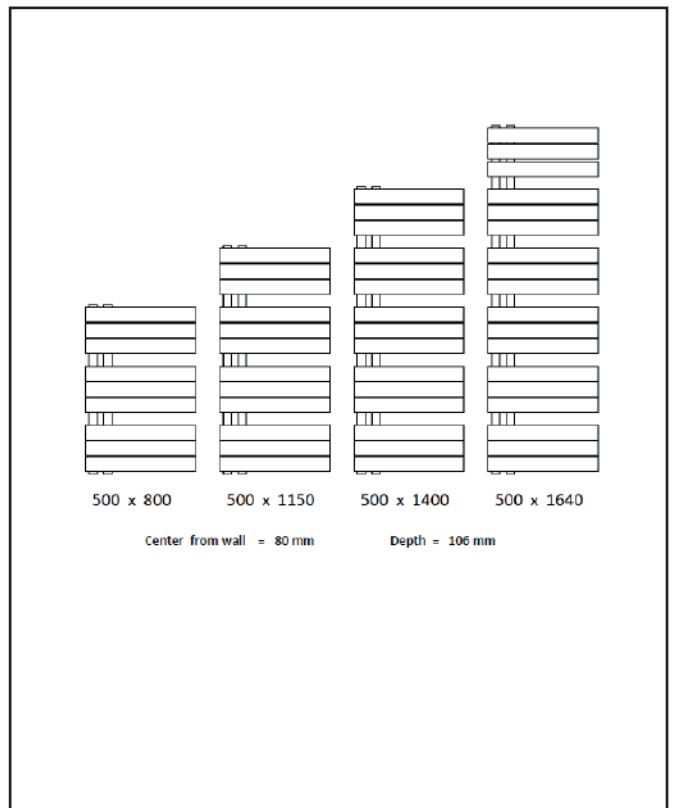

PRODUCT DATA SHEET

Thames Matt White

Product Code: THAM1150-600-W

Product Name	THAM1150-600-W
Product Description	Thames Matt White 1150 x 600
Product Transportation	
Barcode	5060964930350
Country of origin	Turkey
Commodity code	7322190000
Product Measurements	
Product Weight (KG)	17.7
Product Width (mm)	600
Product Height (mm)	1150
Product Depth (mm)	40
Product Length (mm)	0
Primary Packed Measurements	
Packaged Weight	19.2
Packed Length	1250
Packed Width	660
Packed Depth	75
Packaging Weights	
Card (kg)	
Paper (g)	
Wood (kg)	
Plastic (kg)	
Compliance DOP	

General Information	
Construction Material	Textured Steel
Installation type	Wall Mounted
Colour / Finish	Matt White
Heating Attributes	
Bar Arrangement	3+3+3+3
Number of Bars	12
Radiator Diameter (Ø)	70 x 11
RAL#	7946
Bar Diameter (Ø)	30
BTU @ 50°C	2118
Thermal Output @ 50°C (WATT's)	621
Element installation compatible	YES
Water Content Volume	5.4
Max Projection (mm)	106
Selected element must not exceed the maximum BTU / Watt out put of the product Seek advice from a competent installer	
First Fix Dimensions	
Pipe Centres C1 (mm)	50
Pipe Centres C2 (mm)	80

Dimensions

(measurements in mm)

LIFETIME GUARANTEE

We are confident in our products and we want our customer to be, we proudly give a lifetime guarantee on our taps and showers, further details can be found on our website