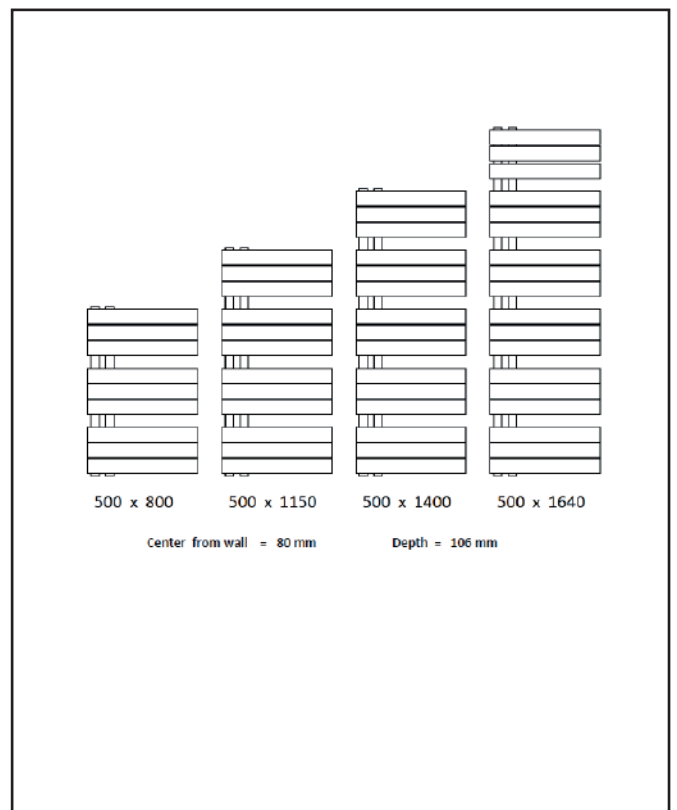

Product Name	THAM1640-500-W
Product Description	Thames Matt White 1640 x 500
<b>Product Transportation</b>	
Barcode	5060964930367
Country of origin	Turkey
Commodity code	7322190000
<b>Product Measurements</b>	
Product Weight (KG)	22.6
Product Width (mm)	500
Product Height (mm)	1640
Product Depth (mm)	40
Product Length (mm)	0
<b>Primary Packed Measurements</b>	
Packaged Weight	24.1
Packed Length	1745
Packed Width	660
Packed Depth	75
<b>Packaging Weights</b>	
Card (kg)	
Paper (g)	
Wood (kg)	
Plastic (kg)	
Compliance DOP	

<b>General Information</b>	
Construction Material	Textured Steel
Installation type	Wall Mounted
Colour / Finish	Matt White
<b>Heating Attributes</b>	
Bar Arrangement	3+3+3+3+3+3
Number of Bars	18
Radiator Diameter (Ø)	70 x 11
RAL#	7946
Bar Diameter (Ø)	30
BTU @ 50°C	2753
Thermal Output @ 50°C (WATT's)	807
Element installation compatible	YES
Water Content Volume	7.1
Max Projection (mm)	106
Selected element must not exceed the maximum BTU / Watt out put of the product Seek advice from a competent installer	
<b>First Fix Dimensions</b>	
Pipe Centres C1 (mm)	50
Pipe Centres C2 (mm)	80

## Dimensions

(measurements in mm)