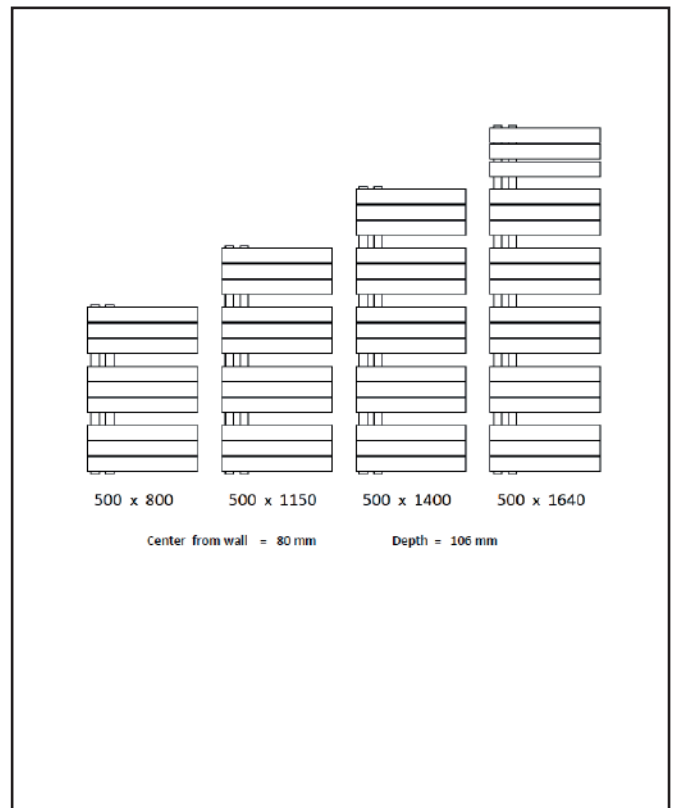

PRODUCT DATA SHEET

Thames Matt White

Product Code: THAM1640-600-W

SCUDO
BEAUTIFUL BATHROOMS

0330 124 7290

sales@scudo.co.uk - www.scudo.co.uk

Scudo is the trading name of Harrison Bathrooms Ltd. Whilst we endeavour to ensure that the product information is accurate we accept no liability for any information given. All images are for illustration purposes only. Product images and specification are subject to change. Measurement are in millimetres and are nominal.

Product Name	THAM1640-600-W
Product Description	Thames Matt White 1640 x 600
Product Transportation	
Barcode	5060964930374
Country of origin	Turkey
Commodity code	7322190000
Product Measurements	
Product Weight (KG)	26.6
Product Width (mm)	600
Product Height (mm)	1640
Product Depth (mm)	40
Product Length (mm)	0
Primary Packed Measurements	
Packaged Weight	28.1
Packed Length	1745
Packed Width	660
Packed Depth	75
Packaging Weights	
Card (kg)	
Paper (g)	
Wood (kg)	
Plastic (kg)	
Compliance DOP	

General Information	
Construction Material	Textured Steel
Installation type	Wall Mounted
Colour / Finish	Matt White
Heating Attributes	
Bar Arrangement	3+3+3+3+3+3
Number of Bars	18
Radiator Diameter (Ø)	70 x 11
RAL#	7946
Bar Diameter (Ø)	30
BTU @ 50°C	3180
Thermal Output @ 50°C (WATT's)	932
Element installation compatible	YES
Water Content Volume	8
Max Projection (mm)	106
Selected element must not exceed the maximum BTU / Watt out put of the product Seek advice from a competent installer	
First Fix Dimensions	
Pipe Centres C1 (mm)	50
Pipe Centres C2 (mm)	80

Dimensions

(measurements in mm)

LIFETIME GUARANTEE

We are confident in our products and we want our customer to be, we proudly give a lifetime guarantee on our taps and showers, further details can be found on our website