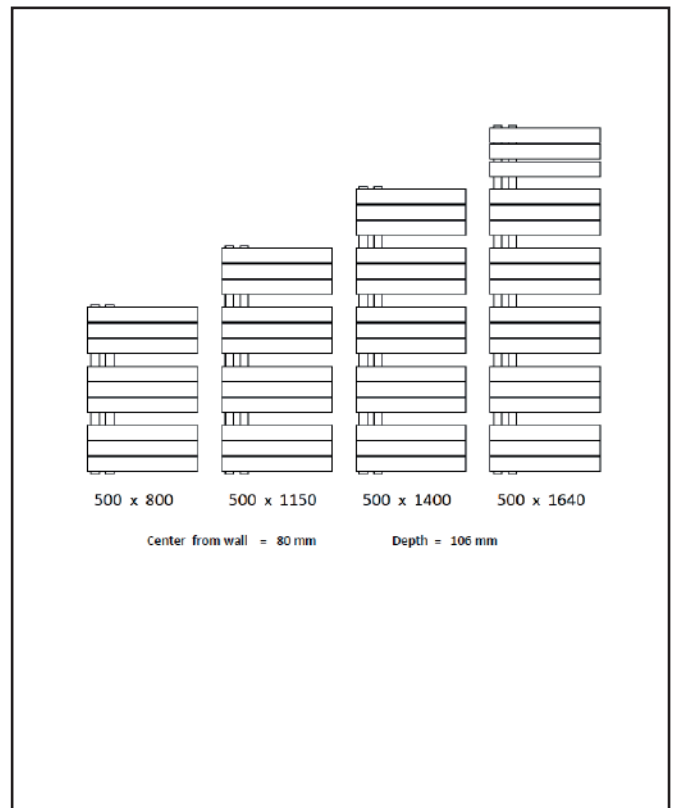

PRODUCT DATA SHEET

Thames Matt White

Product Code: THAM800-500-W

SCUDO
BEAUTIFUL BATHROOMS

0330 124 7290

sales@scudo.co.uk - www.scudo.co.uk

Scudo is the trading name of Harrison Bathrooms Ltd. Whilst we endeavour to ensure that the product information is accurate we accept no liability for any information given. All images are for illustration purposes only. Product images and specification are subject to change. Measurement are in millimetres and are nominal.

Product Name	THAM800-500-W
Product Description	Thames Matt White 800 x 500
Product Transportation	
Barcode	5060964930329
Country of origin	Turkey
Commodity code	7322190000
Product Measurements	
Product Weight (KG)	11
Product Width (mm)	500
Product Height (mm)	800
Product Depth (mm)	40
Product Length (mm)	0
Primary Packed Measurements	
Packaged Weight	12.5
Packed Length	900
Packed Width	560
Packed Depth	75
Packaging Weights	
Card (kg)	
Paper (g)	
Wood (kg)	
Plastic (kg)	
Compliance DOP	

General Information	
Construction Material	Textured Steel
Installation type	Wall Mounted
Colour / Finish	Matt White
Heating Attributes	
Bar Arrangement	3+3+3
Number of Bars	9
Radiator Diameter (Ø)	70 x 11
RAL#	7946
Bar Diameter (Ø)	30
BTU @ 50°C	1358
Thermal Output @ 50°C (WATT's)	398
Element installation compatible	YES
Water Content Volume	3.5
Max Projection (mm)	106
Selected element must not exceed the maximum BTU / Watt out put of the product Seek advice from a competent installer	
First Fix Dimensions	
Pipe Centres C1 (mm)	50
Pipe Centres C2 (mm)	80

Dimensions

(measurements in mm)

LIFETIME GUARANTEE

We are confident in our products and we want our customer to be, we proudly give a lifetime guarantee on our taps and showers, further details can be found on our website