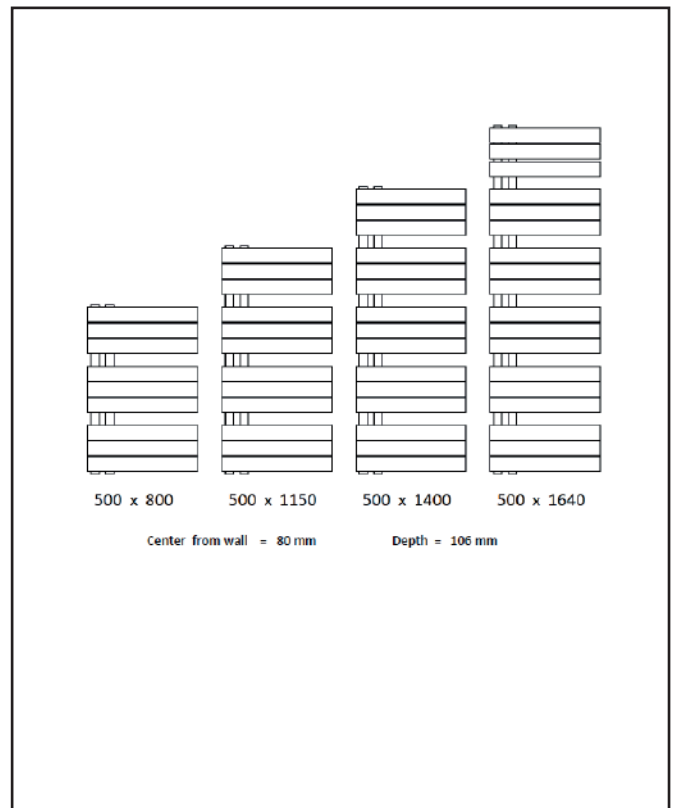

## Thames Carbon Anthracite

Product Code: THAM800-600-A

**SCUDO**  
BEAUTIFUL BATHROOMS

0330 124 7290

sales@scudo.co.uk - www.scudo.co.uk

Scudo is the trading name of Harrison Bathrooms Ltd. Whilst we endeavour to ensure that the product information is accurate we accept no liability for any information given. All images are for illustration purposes only. Product images and specification are subject to change. Measurement are in millimetres and are nominal.

Product Name	THAM800-600-A
Product Description	Thames Carbon Anthracite 800 x 600
<b>Product Transportation</b>	
Barcode	5060964930398
Country of origin	Turkey
Commodity code	7322190000
<b>Product Measurements</b>	
Product Weight (KG)	13
Product Width (mm)	600
Product Height (mm)	800
Product Depth (mm)	40
Product Length (mm)	0
<b>Primary Packed Measurements</b>	
Packaged Weight	14.5
Packed Length	900
Packed Width	660
Packed Depth	75
<b>Packaging Weights</b>	
Card (kg)	
Paper (g)	
Wood (kg)	
Plastic (kg)	
Compliance DOP	

<b>General Information</b>	
Construction Material	Textured Steel
Installation type	Wall Mounted
Colour / Finish	Matt Carbon Anthracite
<b>Heating Attributes</b>	
Bar Arrangement	3+3+3
Number of Bars	9
Radiator Diameter (Ø)	70 x 11
RAL#	7946
Bar Diameter (Ø)	30
BTU @ 50°C	1569
Thermal Output @ 50°C (WATT's)	460
Element installation compatible	YES
Water Content Volume	4
Max Projection (mm)	106
Selected element must not exceed the maximum BTU / Watt out put of the product Seek advice from a competent installer	
<b>First Fix Dimensions</b>	
Pipe Centres C1 (mm)	50
Pipe Centres C2 (mm)	80

## Dimensions

(measurements in mm)