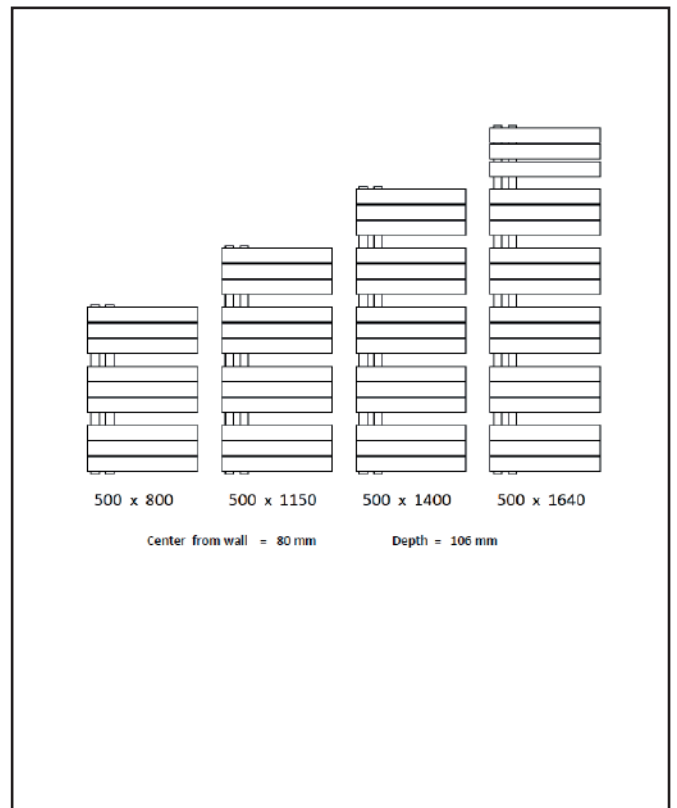

PRODUCT DATA SHEET

Thames Matt White

Product Code: THAM800-600-W

SCUDO
BEAUTIFUL BATHROOMS

0330 124 7290

sales@scudo.co.uk - www.scudo.co.uk

Scudo is the trading name of Harrison Bathrooms Ltd. Whilst we endeavour to ensure that the product information is accurate we accept no liability for any information given. All images are for illustration purposes only. Product images and specification are subject to change. Measurement are in millimetres and are nominal.

Product Name	THAM800-600-W
Product Description	Thames Matt White 800 x 600
Product Transportation	
Barcode	5060964930336
Country of origin	Turkey
Commodity code	7322190000
Product Measurements	
Product Weight (KG)	13
Product Width (mm)	600
Product Height (mm)	800
Product Depth (mm)	40
Product Length (mm)	0
Primary Packed Measurements	
Packaged Weight	14.5
Packed Length	900
Packed Width	660
Packed Depth	75
Packaging Weights	
Card (kg)	
Paper (g)	
Wood (kg)	
Plastic (kg)	
Compliance DOP	

General Information	
Construction Material	Textured Steel
Installation type	Wall Mounted
Colour / Finish	Matt White
Heating Attributes	
Bar Arrangement	3+3+3
Number of Bars	9
Radiator Diameter (Ø)	70 x 11
RAL#	7946
Bar Diameter (Ø)	30
BTU @ 50°C	1569
Thermal Output @ 50°C (WATT's)	460
Element installation compatible	YES
Water Content Volume	4
Max Projection (mm)	106
Selected element must not exceed the maximum BTU / Watt out put of the product Seek advice from a competent installer	
First Fix Dimensions	
Pipe Centres C1 (mm)	50
Pipe Centres C2 (mm)	80

Dimensions

(measurements in mm)

LIFETIME GUARANTEE

We are confident in our products and we want our customer to be, we proudly give a lifetime guarantee on our taps and showers, further details can be found on our website