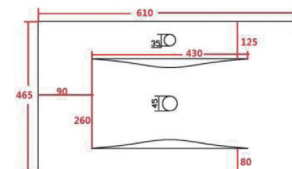

Product Measurements

| | |
|-----------------|-------|
| Product Weight: | 11kg |
| Product Width: | 600mm |
| Product Height: | 460mm |
| Product Depth: | 230mm |
| Product Length: | N/A |

Product Transportation

| | |
|--------------------|---------------|
| Barcode: | 5060500641900 |
| Country of Origin: | China |
| Comodity Code: | 3922100000 |

Primary Packed Measurements

| | |
|------------------|--------|
| Packaged Weight: | 12.7kg |
| Packaged Length: | 625mm |
| Packaged Width: | 485mm |
| Packaged Height: | 170mm |

Basin Attributes

| | |
|-----------------------------|---|
| Basin Type: | Furniture Mounted |
| Number of Tap Holes: | 1 |
| Compatible Tap Codes: | All Mono Mixers |
| Overflow: | Yes |
| Recommended Waste Type: | Slotted |
| Inner Bowl Width: | 350 |
| Inner Bowl Length: | 280 |
| Inner Bowl Depth: | 125 |
| Compatible Waste Part Code: | WASTE94 / WASTE88 WASTE92 / WASTE93 WASTE100 / BLACK094 BLACK098 |

Compliance DOP

HBDOC092 / HBDOC093

Dimensions

(measurements in mm)

LIFETIME GUARANTEE

We are confident in our products and we want our customer to be, we proudly give a lifetime guarantee on our taps and showers, further details can be found on our website