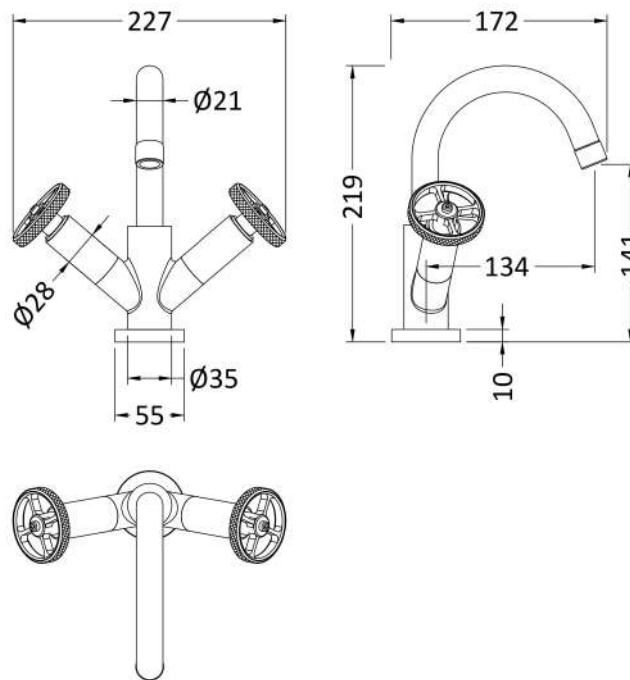

### Product Dimensions

Height (mm):	217
Width (mm):	230
Depth (mm):	175
Length (mm):	
Nett Weight (kg):	2.5

### Packaging Dimensions

Height (mm):	90
Width (mm):	175
Depth (mm):	270
Gross Weight (kg):	2.6

### Outer Box Dimensions (If Applicable)

Height (mm):	410
Width (mm):	557
Depth (mm):	295
Length (mm):	
Gross Weight (kg):	20
Barcode:	5056211854999

Flow Rates: (Litres Per Min)	0.1 bar: 3	0.5 bar: 16	1 bar: 22	2 bar: 31	3 bar: 38
Pipe Size:	15 mm (1/2" Bsp)				
Pipe Centres:	N/A				