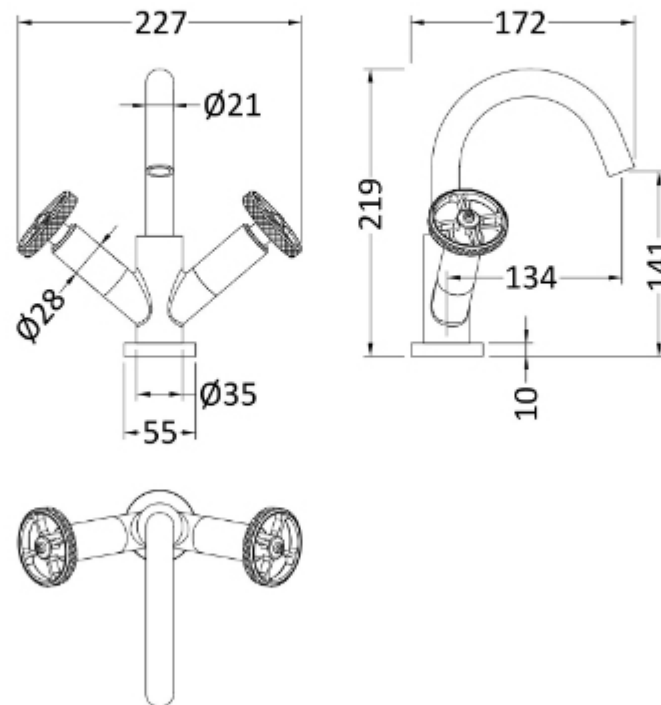

Sales Code: TIW315

Description: Industrial Mono Basin Mixer Inc Waste

Product Dimensions

Height (mm):	217
Width (mm):	230
Depth (mm):	175
Length (mm):	
Nett Weight (kg):	2.5

Packaging Dimensions

Height (mm):	90
Width (mm):	175
Depth (mm):	270
Gross Weight (kg):	2.6

Packaging Data

Box Colour:	White Cardboard Box
Box Qty:	1
Label Size:	100 x 50
Label Colour:	White Label
Label Qty:	2

Outer Box Dimensions (If Applicable)

Height (mm):	410
Width (mm):	557
Depth (mm):	295
Length (mm):	
Gross Weight (kg):	20
Barcode:	5056211854999

Product Details

Country of Origin:	United Kingdom
Fitting Instruction:	No
Product Material:	Brass
Control Type:	Manual
Waste Included:	Waste Included
Waste Type:	Push Button
WRAS Approval: Yes	Approval No: 2204064
Valve/Cartridge Type:	1/4 Turn Ceramic Disc
Colour/Finish:	Chrome
Mount Type:	Deck
Operating Pressure (bar):	0.1
Flow Rates: (Litres Per Min)	0.1 bar: 3 0.5 bar: 16 1 bar: 22 2 bar: 31 3 bar: 38
Pipe Size:	15 mm
Pipe Centres:	N/A