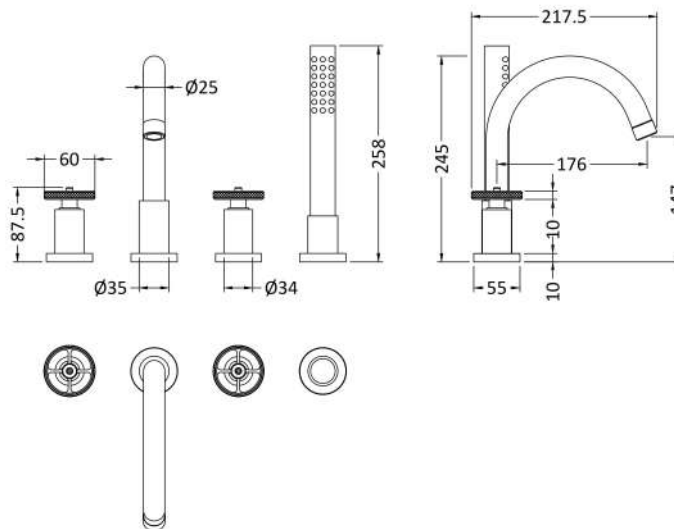

Sales Code: TIW334

Description: Industrial 4Th Deck Mounted Bsm

**Product Dimensions**

Height (mm):	258
Width (mm):	
Depth (mm):	217
Length (mm):	
Nett Weight (kg):	4.9

**Packaging Dimensions**

Height (mm):	140
Width (mm):	240
Depth (mm):	270
Gross Weight (kg):	5

**Packaging Data**

Box Colour:	White Cardboard Box
Box Qty:	0
Label Size:	0 x 0
Label Colour:	White Label
Label Qty:	0

**Outer Box Dimensions (If Applicable)**

Height (mm):	
Width (mm):	
Depth (mm):	
Length (mm):	
Gross Weight (kg):	20
Barcode:	5056211855002

**Product Details**

Country of Origin:	United Kingdom
Fitting Instruction:	Yes
Product Material:	Brass/ABS
Control Type:	Manual
Waste Included:	Waste Not Included
Waste Type:	Not Applicable
WRAS Approval: No	Approval No: N/A
Valve/Cartridge Type:	1/4 Turn Ceramic Disc
Colour/Finish:	Chrome
Mount Type:	Deck
Operating Pressure (bar):	1
Flow Rates: (Litres Per Min)	0.1 bar: 0    0.5 bar: 0    1 bar: 0    2 bar: 0    3 bar: 0
Pipe Size:	22 mm (3/4" Bsp)
Pipe Centres:	N/A