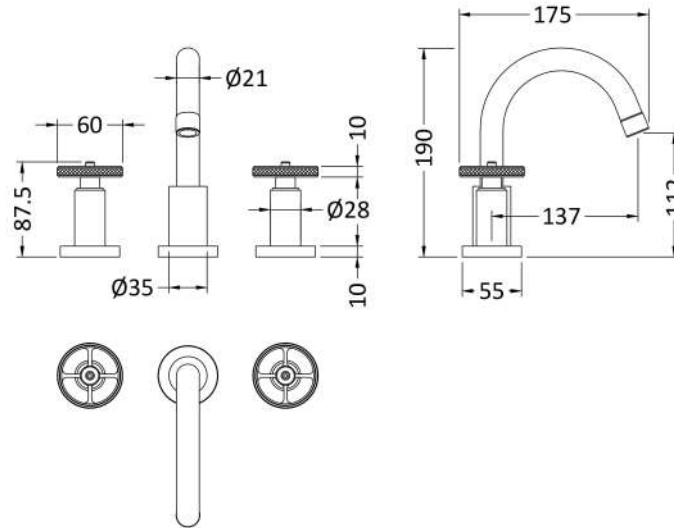

Sales Code: TIW337

Description: Industrial 3Th Basin Mixer Inc Puw

Product Dimensions

Height (mm):	190
Width (mm):	130
Depth (mm):	175
Length (mm):	
Nett Weight (kg):	3.2

Packaging Dimensions

Height (mm):	85
Width (mm):	175
Depth (mm):	390
Gross Weight (kg):	3.3

Packaging Data

Box Colour:	White Cardboard Box
Box Qty:	0
Label Size:	0 x 0
Label Colour:	White Label
Label Qty:	0

Outer Box Dimensions (If Applicable)

Height (mm):	500
Width (mm):	500
Depth (mm):	500
Length (mm):	
Gross Weight (kg):	20
Barcode:	5056211855019

Product Details

Country of Origin:	United Kingdom
Fitting Instruction:	Yes
Product Material:	Brass
Control Type:	Manual
Waste Included:	Waste Included
Waste Type:	Not Applicable
WRAS Approval: No	Approval No: N/A
Valve/Cartridge Type:	1/4 Turn Ceramic Disc
Colour/Finish:	Chrome
Mount Type:	Deck
Operating Pressure (bar):	0.1

Flow Rates: (Litres Per Min)	0.1 bar: 4	0.5 bar: 14	1 bar: 22	2 bar: 28	3 bar: 32
Pipe Size:	15 mm (1/2" Bsp)				
Pipe Centres:	N/A				