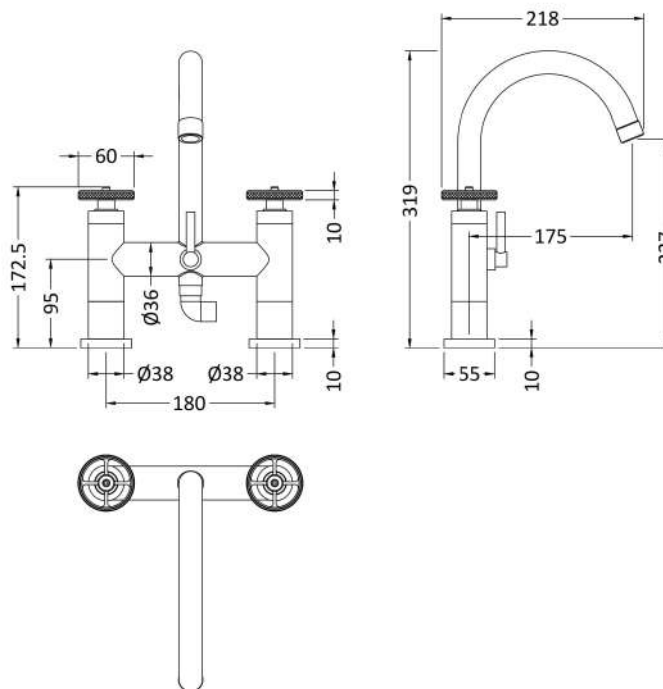

### Product Dimensions

Height (mm):	319
Width (mm):	230
Depth (mm):	50
Length (mm):	
Nett Weight (kg):	4.3

### Packaging Dimensions

Height (mm):	140
Width (mm):	235
Depth (mm):	265
Gross Weight (kg):	4.4

### Outer Box Dimensions (If Applicable)

Height (mm):	315
Width (mm):	490
Depth (mm):	280
Length (mm):	
Gross Weight (kg):	18
Barcode:	5056211855040

Flow Rates: (Litres Per Min)	0.1 bar: 7	0.5 bar: 22	1 bar: 29	2 bar: 39	3 bar: 44
Pipe Size:	22 mm (3/4" Bsp)				
Pipe Centres:	N/A				