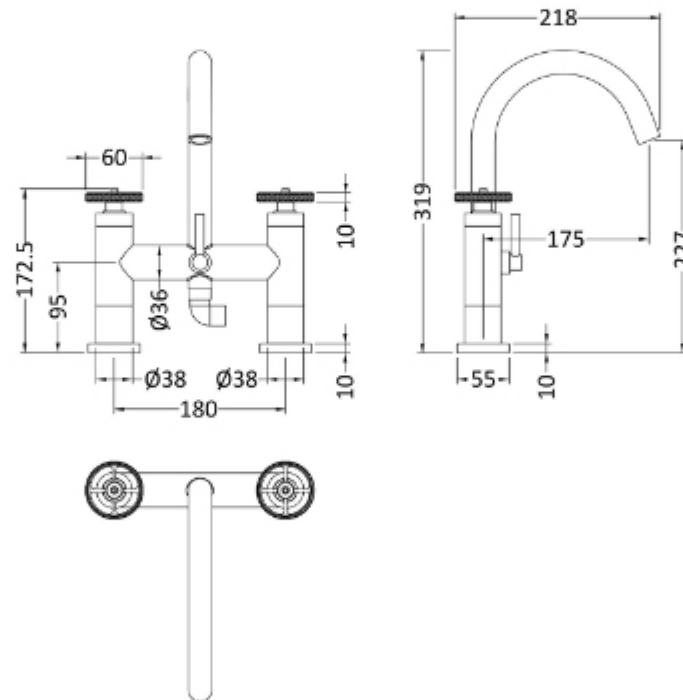

Sales Code: TIW354

Description: Industrial Deck Mounted Bar

Product Dimensions

Height (mm):	319
Width (mm):	230
Depth (mm):	50
Length (mm):	
Nett Weight (kg):	4.3

Packaging Dimensions

Height (mm):	140
Width (mm):	235
Depth (mm):	265
Gross Weight (kg):	4.4

Packaging Data

Box Colour:	White Cardboard Box
Box Qty:	1
Label Size:	100 x 50
Label Colour:	White Label
Label Qty:	2

Outer Box Dimensions (If Applicable)

Height (mm):	315
Width (mm):	490
Depth (mm):	280
Length (mm):	
Gross Weight (kg):	18
Barcode:	5056211855040

Product Details

Country of Origin:	United Kingdom
Fitting Instruction:	No
Product Material:	Brass/ABS
Control Type:	Manual
Waste Included:	Waste Not Included
Waste Type:	Not Applicable
WRAS Approval:	Approval No: N/A
Valve/Cartridge Type:	1/4 Turn Ceramic Disc
Colour/Finish:	Chrome
Mount Type:	Deck
Operating Pressure (bar):	0.2
Flow Rates: (Litres Per Min)	0.1 bar: 7 0.5 bar: 22 1 bar: 29 2 bar: 39 3 bar: 44
Pipe Size:	22 mm (3/4" Bsp)
Pipe Centres:	N/A