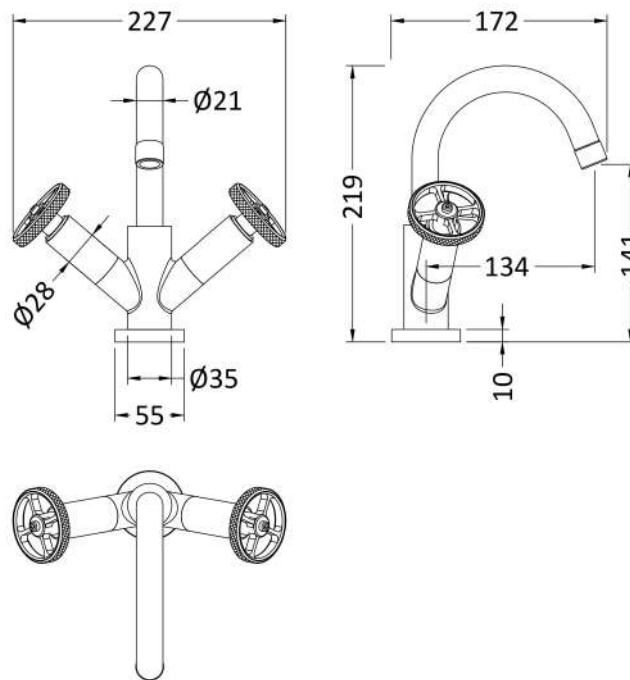

### Product Dimensions

Height (mm):	217
Width (mm):	230
Depth (mm):	175
Length (mm):	
Nett Weight (kg):	2.5

### Packaging Dimensions

Height (mm):	90
Width (mm):	175
Depth (mm):	270
Gross Weight (kg):	2.6

### Outer Box Dimensions (If Applicable)

Height (mm):	410
Width (mm):	557
Depth (mm):	295
Length (mm):	
Gross Weight (kg):	20
Barcode:	5056462673677

### Product Details

Country of Origin:	United Kingdom
Fitting Instruction:	No
Product Material:	Brass
Control Type:	Manual
Waste Included:	Waste Included
Waste Type:	Push Button
WRAS Approval: Yes	Approval No: 2204064
Valve/Cartridge Type:	1/4 Turn Ceramic Disc
Colour/Finish:	Matt Black
Mount Type:	Deck
Operating Pressure (bar):	0.1
Flow Rates: (Litres Per Min)	0.1 bar: 3    0.5 bar: 16    1 bar: 22    2 bar: 31    3 bar: 38
Pipe Size:	15 mm (1/2" Bsp)
Pipe Centres:	N/A