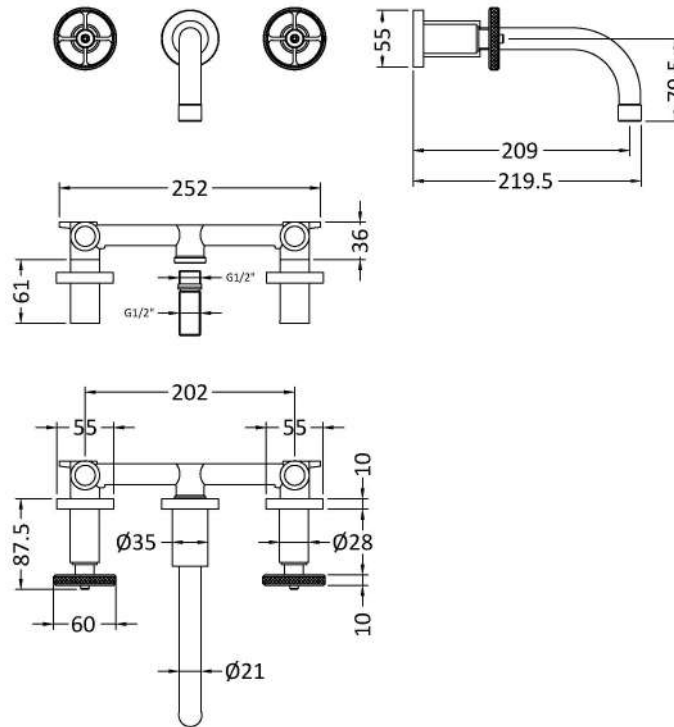

Sales Code: TIW417

Description: Industrial 3Th Wall Mounted Basin Mixer

Product Dimensions

Height (mm):	113
Width (mm):	255
Depth (mm):	220
Length (mm):	
Nett Weight (kg):	2.1

Packaging Dimensions

Height (mm):	140
Width (mm):	180
Depth (mm):	350
Gross Weight (kg):	2.2

Packaging Data

Box Colour:	White Cardboard Box
Box Qty:	0
Label Size:	0 x 0
Label Colour:	White Label
Label Qty:	0

Outer Box Dimensions (If Applicable)

Height (mm):	
Width (mm):	
Depth (mm):	
Length (mm):	
Gross Weight (kg):	18
Barcode:	5056462673707

Product Details

Country of Origin:	United Kingdom
Fitting Instruction:	No
Product Material:	Brass
Control Type:	Manual
Waste Included:	Waste Not Included
Waste Type:	Not Applicable
WRAS Approval: Yes	Approval No: 2204064
Valve/Cartridge Type:	1/4 Turn Ceramic Disc
Colour/Finish:	Matt Black
Mount Type:	Deck
Operating Pressure (bar):	0.1
Flow Rates: (Litres Per Min)	0.1 bar: 5 0.5 bar: 12 1 bar: 16 2 bar: 22 3 bar: 27
Pipe Size:	15 mm (1/2" Bsp)
Pipe Centres:	N/A