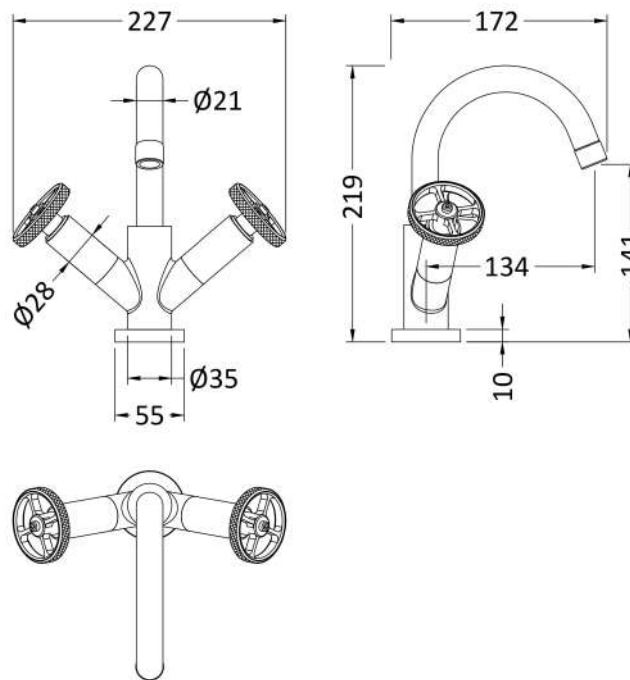

Sales Code: TIW815

Description: Industrial Mono Basin Mixer Inc Waste

Product Dimensions

Height (mm):	217
Width (mm):	230
Depth (mm):	175
Length (mm):	
Nett Weight (kg):	2.5

Packaging Dimensions

Height (mm):	90
Width (mm):	175
Depth (mm):	270
Gross Weight (kg):	2.6

Packaging Data

Box Colour:	White Cardboard Box
Box Qty:	0
Label Size:	0 x 0
Label Colour:	White Label
Label Qty:	0

Outer Box Dimensions (If Applicable)

Height (mm):	410
Width (mm):	557
Depth (mm):	295
Length (mm):	
Gross Weight (kg):	20
Barcode:	5056462673837

Product Details

Country of Origin:	United Kingdom
Fitting Instruction:	No
Product Material:	Brass
Control Type:	Manual
Waste Included:	Waste Included
Waste Type:	Push Button
WRAS Approval: Yes	Approval No: 2204064
Valve/Cartridge Type:	1/4 Turn Ceramic Disc
Colour/Finish:	Brushed Brass
Mount Type:	Deck
Operating Pressure (bar):	0.1
Flow Rates: (Litres Per Min)	0.1 bar: 3 0.5 bar: 16 1 bar: 22 2 bar: 31 3 bar: 38
Pipe Size:	15 mm (1/2" Bsp)
Pipe Centres:	N/A