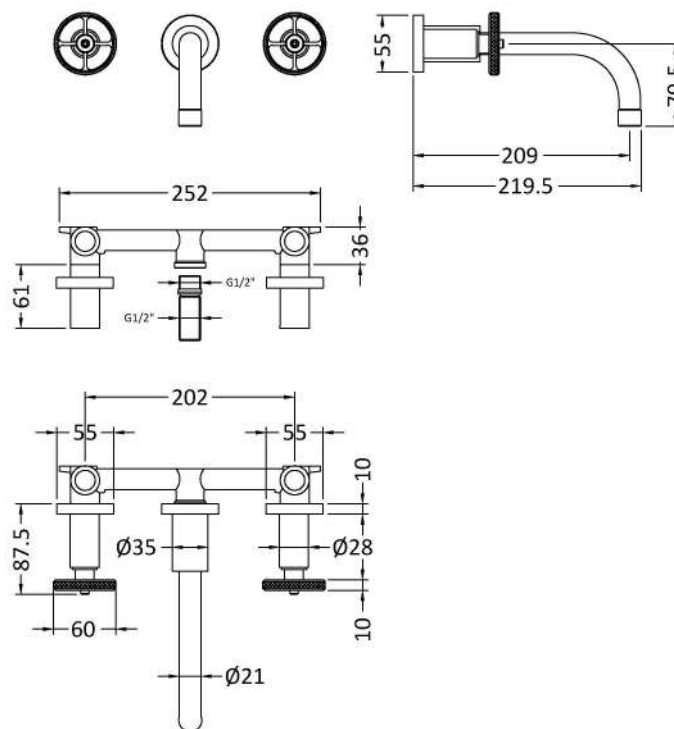

### Product Dimensions

Height (mm):	113
Width (mm):	255
Depth (mm):	220
Length (mm):	
Nett Weight (kg):	2.1

### Packaging Dimensions

Height (mm):	140
Width (mm):	180
Depth (mm):	350
Gross Weight (kg):	2.2

### Outer Box Dimensions (If Applicable)

Height (mm):	
Width (mm):	
Depth (mm):	
Length (mm):	
Gross Weight (kg):	18
Barcode:	5056462673868

### Product Details

Country of Origin:	United Kingdom
Fitting Instruction:	No
Product Material:	Brass
Control Type:	Manual
Waste Included:	Waste Not Included
Waste Type:	Not Applicable
WRAS Approval: Yes	Approval No: 2204064
Valve/Cartridge Type:	1/4 Turn Ceramic Disc
Colour/Finish:	Brushed Brass
Mount Type:	Deck
Operating Pressure (bar):	0.1
Flow Rates: (Litres Per Min)	0.1 bar: 5    0.5 bar: 12    1 bar: 16    2 bar: 22    3 bar: 27
Pipe Size:	15 mm (1/2" Bsp)
Pipe Centres:	N/A