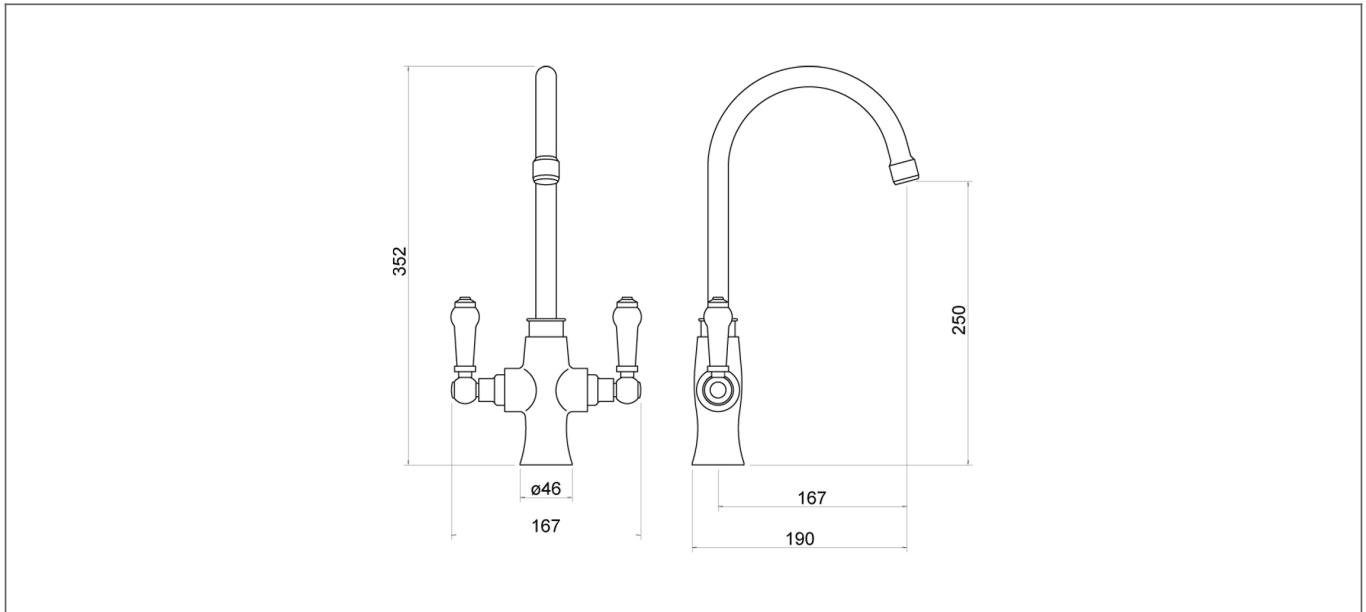

Technical Datasheet

Product Code: TK002K

Product Description: Trisen Rura Two Handle Sink Mixer Black

Specification

Product Guarantee:	Lifetime
Barcode:	5056474517365
Material:	Brass
Handle Type:	Lever
Tap Pressure:	Medium - High Pressure
Min Operating Pressure:	1 Bar
Waste Included:	No
Number Of Tap Holes:	1
Approvals:	WRAS Approved
Projection (mm):	167
Flow Rate 0.1 Bar (L/min):	5
Flow Rate 0.5 Bar (L/min):	7.5
Flow Rate 1 Bar (L/min):	10.3
Flow Rate 2 Bar (L/min):	14.3
Flow Rate 3 Bar (L/min):	17.5
Flow Rate 4 Bar (L/min):	20.2
Flow Rate 5 Bar (L/min):	22.5
Colour:	Black

Dimensions: All measurements are in millimetres and are subject to normal manufacturing variations.

Due to a continuing development programme to improve design and performance, we reserve all rights to vary specifications without prior notice. Please note, all accessories are for photographic purposes only.

Technical Datasheet

Product Code: TK002K

Product Description: Trisen Rura Two Handle Sink Mixer Black

Technical Drawing

Dimensions: All measurements are in millimetres and are subject to normal manufacturing variations.