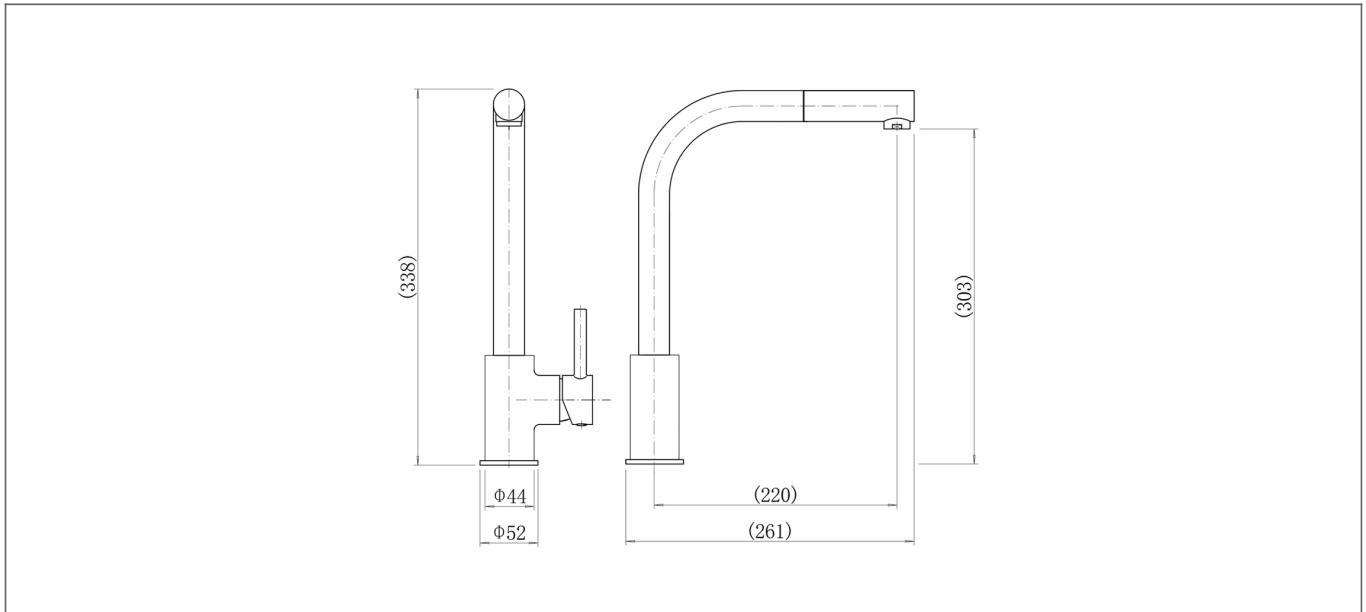

Technical Datasheet

Product Code: TK003

Product Description: **Adria Chrome Sink Mixer**

Specification

Product Guarantee:	Lifetime
Barcode:	5056474502620
Material:	Brass
Handle Type:	Lever
Tap Pressure:	Medium - High Pressure
Min Operating Pressure:	0.5 Bar
Waste Included:	No
Number Of Tap Holes:	1
Projection (mm):	261
Flow Rate 0.1 Bar (L/min):	4.5
Flow Rate 0.5 Bar (L/min):	6.9
Flow Rate 1 Bar (L/min):	9.6
Flow Rate 2 Bar (L/min):	13.5
Flow Rate 3 Bar (L/min):	16.6
Colour:	Chrome

Dimensions: All measurements are in millimetres and are subject to normal manufacturing variations.

Due to a continuing development programme to improve design and performance, we reserve all rights to vary specifications without prior notice. Please note, all accessories are for photographic purposes only.

Technical Datasheet

Product Code: TK003

Product Description: **Adria Chrome Sink Mixer**

Technical Drawing

Dimensions: All measurements are in millimetres and are subject to normal manufacturing variations.