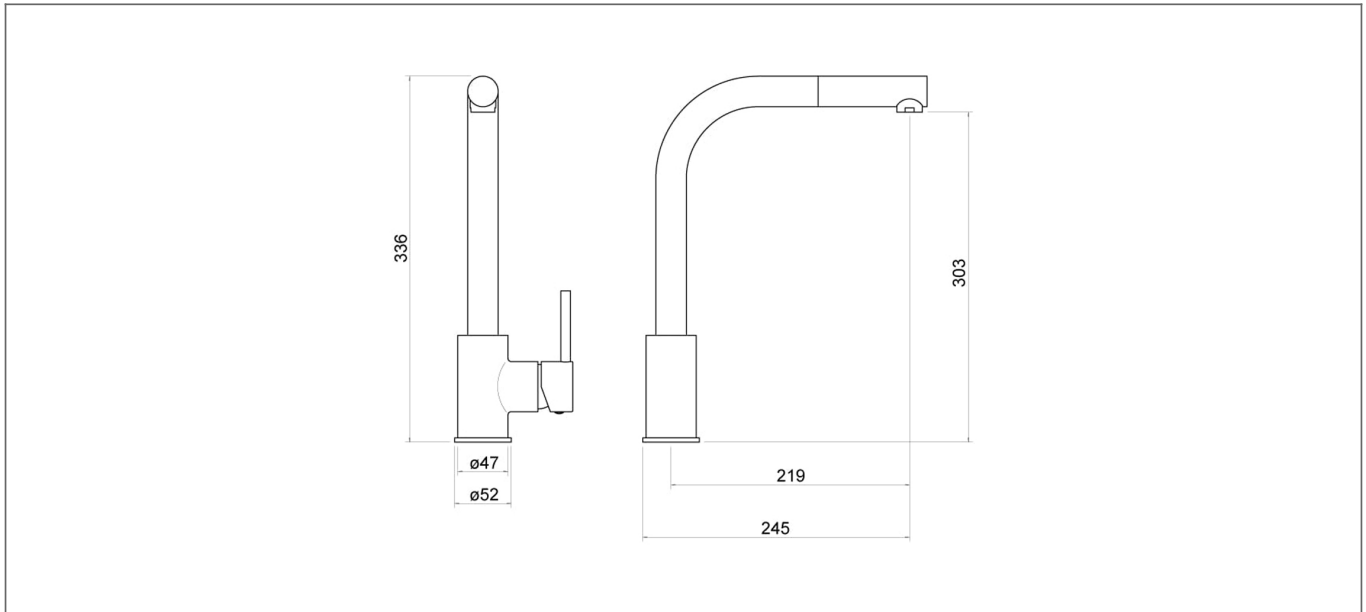

Technical Datasheet

Product Code: TK004K

Product Description: Trisen Era Pull Out Spout Single Lever Sink Mixer

Specification

Product Guarantee:	Lifetime
Barcode:	5056474517396
Material:	Brass
Handle Type:	Lever
Tap Pressure:	Medium - High Pressure
Min Operating Pressure:	1 Bar
Waste Included:	No
Number Of Tap Holes:	1
Approvals:	WRAS Approved
Projection (mm):	219
Flow Rate 0.1 Bar (L/min):	3.8
Flow Rate 0.5 Bar (L/min):	5.8
Flow Rate 1 Bar (L/min):	8.1
Flow Rate 2 Bar (L/min):	11.3
Flow Rate 3 Bar (L/min):	13.8
Flow Rate 4 Bar (L/min):	15.3
Flow Rate 5 Bar (L/min):	17.6
Colour:	Black

Dimensions: All measurements are in millimetres and are subject to normal manufacturing variations.

Due to a continuing development programme to improve design and performance, we reserve all rights to vary specifications without prior notice. Please note, all accessories are for photographic purposes only.

Technical Datasheet

Product Code: TK004K

Product Description: Trisen Era Pull Out Spout Single Lever Sink Mixer

Technical Drawing

Dimensions: All measurements are in millimetres and are subject to normal manufacturing variations.