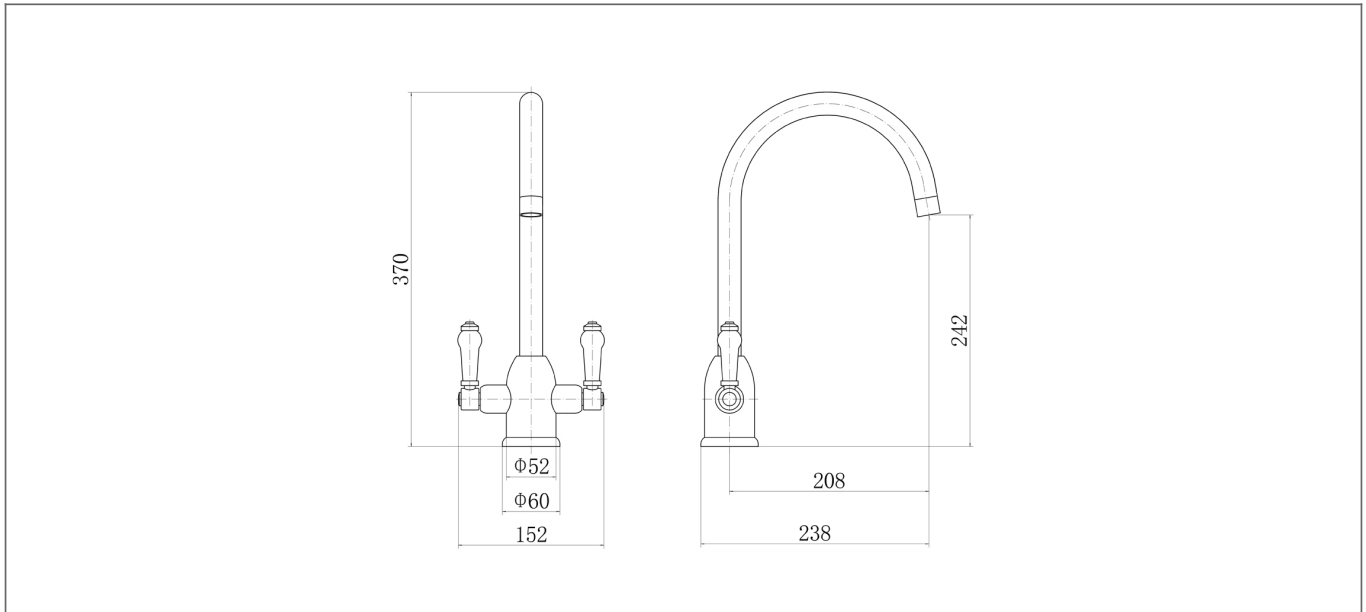

Technical Datasheet

Product Code: TK007

Product Description: Jerem Chrome Kitchen Sink Mixer

Specification

| | |
|----------------------------|------------------------|
| Product Guarantee: | Lifetime |
| Barcode: | 5056474502743 |
| Material: | Brass |
| Made In the UK: | No |
| Handle Type: | Lever |
| Tap Pressure: | Medium - High Pressure |
| Min Operating Pressure: | 0.5 Bar |
| Number Of Tap Holes: | 1 |
| Approvals: | WRAS Approved |
| Projection (mm): | 208 |
| Flow Rate 0.1 Bar (L/min): | 4.6 |
| Flow Rate 0.5 Bar (L/min): | 6.7 |
| Flow Rate 1 Bar (L/min): | 9.2 |
| Flow Rate 2 Bar (L/min): | 12.9 |
| Flow Rate 3 Bar (L/min): | 15.8 |
| Colour: | Chrome |

Dimensions: All measurements are in millimetres and are subject to normal manufacturing variations.

Due to a continuing development programme to improve design and performance, we reserve all rights to vary specifications without prior notice. Please note, all accessories are for photographic purposes only.

Technical Datasheet

Product Code: TK007

Product Description: Jerem Chrome Kitchen Sink Mixer

Technical Drawing

Dimensions: All measurements are in millimetres and are subject to normal manufacturing variations.