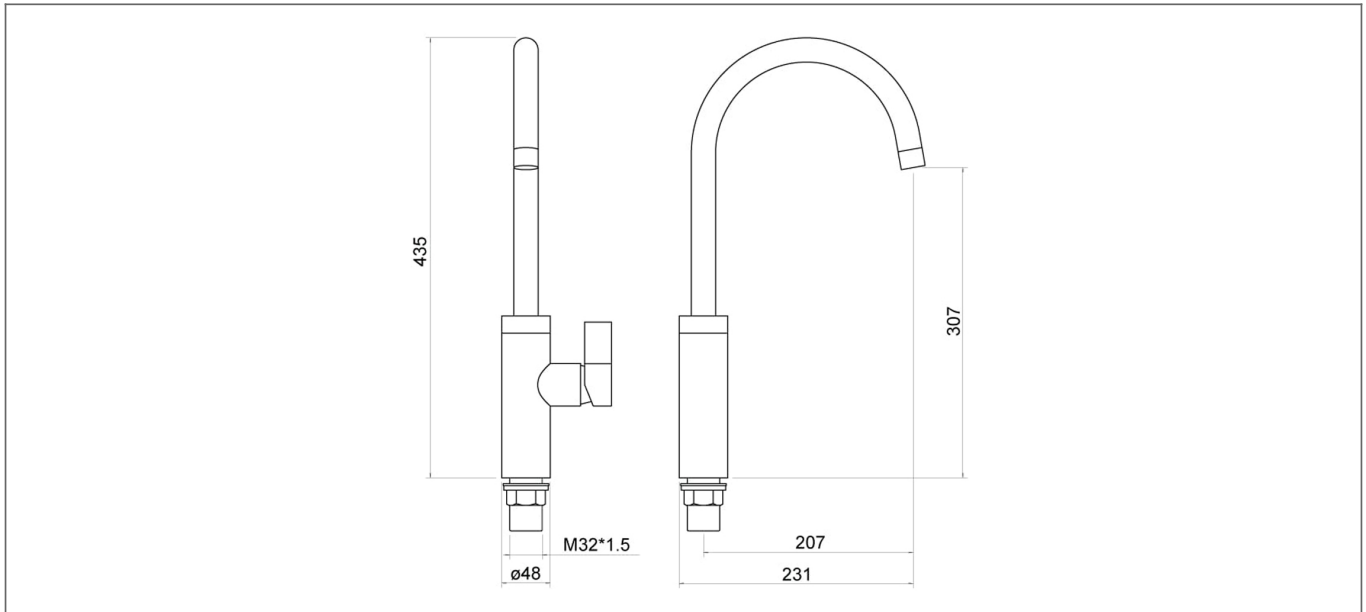

Technical Datasheet

Product Code: TK013

Product Description: **Fonta Chrome Kitchen Sink Mixer**

Specification

Product Guarantee:	Lifetime
Barcode:	5056474502682
Material:	Brass
Handle Type:	Lever
Tap Pressure:	Medium - High Pressure
Min Operating Pressure:	0.5 Bar
Number Of Tap Holes:	1
Approvals:	WRAS Approved
Projection (mm):	207
Flow Rate 0.1 Bar (L/min):	3.2
Flow Rate 0.5 Bar (L/min):	5
Flow Rate 1 Bar (L/min):	7
Flow Rate 2 Bar (L/min):	9.5
Flow Rate 3 Bar (L/min):	11.9
Colour:	Chrome

Dimensions: All measurements are in millimetres and are subject to normal manufacturing variations.

Due to a continuing development programme to improve design and performance, we reserve all rights to vary specifications without prior notice. Please note, all accessories are for photographic purposes only.

Technical Datasheet

Product Code: TK013

Product Description: **Fonta Chrome Kitchen Sink Mixer**

Technical Drawing

Dimensions: All measurements are in millimetres and are subject to normal manufacturing variations.