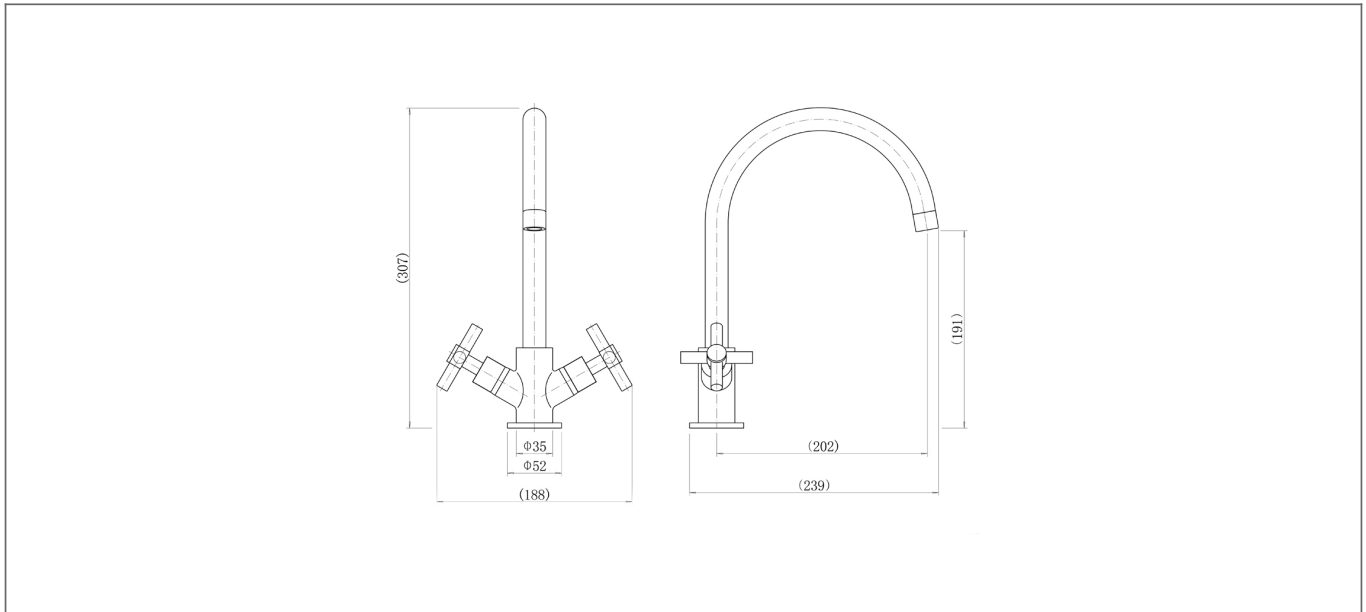

Technical Datasheet

Product Code: TK017

Product Description: **Prose Chrome Kitchen Sink Mixer**

Specification

Product Guarantee:	Lifetime
Barcode:	5056474502774
Material:	Brass
Handle Type:	Crosshead
Tap Pressure:	Medium - High Pressure
Min Operating Pressure:	0.5 Bar
Number Of Tap Holes:	1
Approvals:	WRAS Approved
Projection (mm):	202
Flow Rate 0.1 Bar (L/min):	9.7
Flow Rate 0.5 Bar (L/min):	14.8
Flow Rate 1 Bar (L/min):	20.8
Flow Rate 2 Bar (L/min):	29.3
Flow Rate 3 Bar (L/min):	36.2
Colour:	Chrome

Dimensions: All measurements are in millimetres and are subject to normal manufacturing variations.

Due to a continuing development programme to improve design and performance, we reserve all rights to vary specifications without prior notice. Please note, all accessories are for photographic purposes only.

Technical Datasheet

Product Code: TK017

Product Description: **Prose Chrome Kitchen Sink Mixer**

Technical Drawing

Dimensions: All measurements are in millimetres and are subject to normal manufacturing variations.