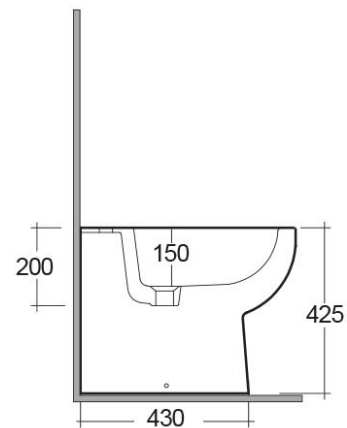

RAK-TONIQUE

Bidets | Back To Wall

RAK
CERAMICS

Technical specifications

Dimensions: 360 x 550 mm

Weight: 25 Kg

Color: Alpine White

Parts: TQ14AWHA - TONIQUE BIDET BACK TO WALL 55CM

Suites: [RAK-TONIQUE](#)

Code	Name
TQ14AWHA	TONIQUE BIDET BACK TO WALL 55CM

Dimensions: All dimensions in mm tolerance $\pm 5\%$ for below 200mm and $\pm 3\%$ for above 200mm.
 Note: Due to a continuing development programme to improve design and performance, the manufacturer reserves all rights to vary specifications without prior information.
 Please note accessories are for photographic use only.