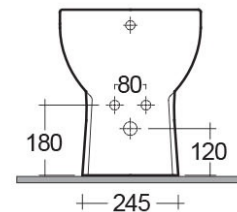

RAK-TONIQUE

Bidets | Back To Wall

RAK
CERAMICS

Technical specifications

Dimensions: 360 x 550 mm

Weight: 25 Kg

Color: Alpine White

Parts: TQ14AWHA - TONIQUE BIDET BACK TO WALL 55CM

Suites: [RAK-TONIQUE](#)

Code	Name
TQ14AWHA	TONIQUE BIDET BACK TO WALL 55CM

Dimensions: All dimensions in mm tolerance $\pm 5\%$ for below 200mm and $\pm 3\%$ for above 200mm.
 Note: Due to a continuing development programme to improve design and performance, the manufacturer reserves all rights to vary specifications without prior information.
 Please note accessories are for photographic use only.