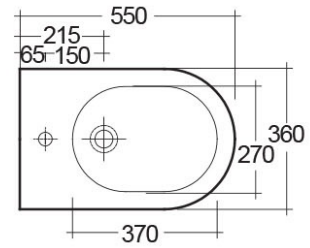

RAK-TONIQUE

Bidets | Back To Wall

RAK
CERAMICS

Technical specifications

Dimensions: 360 x 550 mm

Weight: 25 Kg

Color: Alpine White

Parts: TQ14AWHA - TONIQUE BIDET BACK TO WALL 55CM

Suites: [RAK-TONIQUE](#)

Code	Name
TQ14AWHA	TONIQUE BIDET BACK TO WALL 55CM

Dimensions: All dimensions in mm tolerance $\pm 5\%$ for below 200mm and $\pm 3\%$ for above 200mm.
 Note: Due to a continuing development programme to improve design and performance, the manufacturer reserves all rights to vary specifications without prior information.
 Please note accessories are for photographic use only.