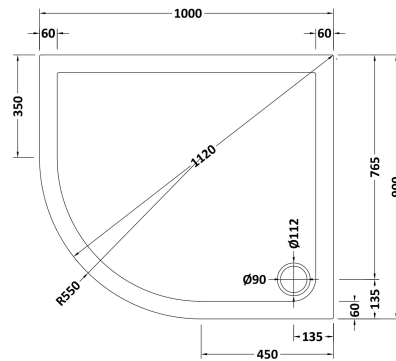

Sales Code: TR71110

Description: Offset Tray Lh 1000 X 900

Product Dimensions

Length (mm):	1000
Width (mm):	900
Height (mm):	40
Nett Weight (kg):	31.92

Packaging Dimensions

Length (mm):	1040
Width (mm):	940
Height (mm):	85
Gross Weight (kg):	31.94

Packaging Data

Box Colour:	Shrinkwrap & Polystyrene
Box Qty:	1
Label Size:	100 x 50
Label Colour:	White Label
Label Qty:	2

Outer Box Dimensions (If Applicable)

Length (mm):	
Width (mm):	
Height (mm):	
Gross Weight (kg):	
Barcode:	5056211813439

Product Details

Country of Origin:	United Kingdom
Fitting Instruction:	No
CE & UKCA:	Yes
Colour/Finish:	Slate Grey
Product Material:	Acrylic Capped ABS Caco3 & Pu
Material Colour Reference:	Slate Grey
Radius:	550
Waste Required (mm):	90
Compatible with Leg Kit:	Yes