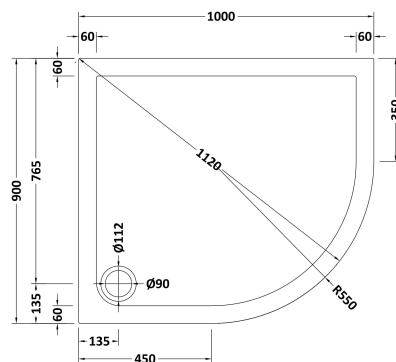

Sales Code: TR71111

Description: Offset Tray Rh 1000 X 900

Product Dimensions

Length (mm):	1000
Width (mm):	900
Height (mm):	40
Nett Weight (kg):	30.93

Packaging Dimensions

Length (mm):	1040
Width (mm):	940
Height (mm):	85
Gross Weight (kg):	30.95

Packaging Data

Box Colour:	Shrinkwrap & Polystyrene
Box Qty:	1
Label Size:	100 x 50
Label Colour:	White Label
Label Qty:	2

Outer Box Dimensions (If Applicable)

Length (mm):	
Width (mm):	
Height (mm):	
Gross Weight (kg):	
Barcode:	5056211813446

Product Details

Country of Origin:	United Kingdom
Fitting Instruction:	No
CE & UKCA:	Yes
Colour/Finish:	Slate Grey
Product Material:	Acrylic Capped ABS Caco3 & Pu
Material Colour Reference:	Slate Grey
Radius:	550
Waste Required (mm):	90
Compatible with Leg Kit:	Yes