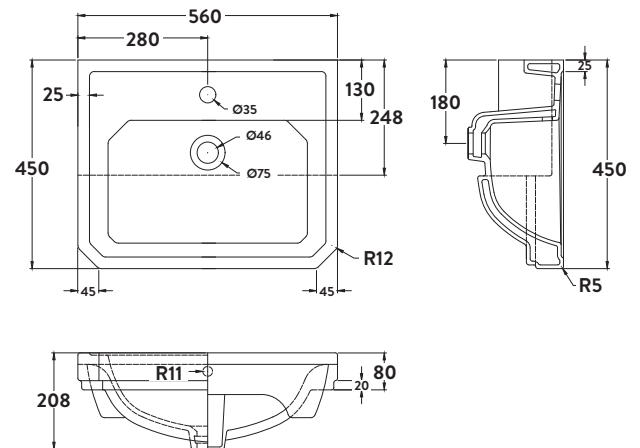

## Traditional Semi-Recessed Basin

Product Code: TRAD-BASIN

**SCUDO**  
BEAUTIFUL BATHROOMS

0330 124 7290

sales@scudo.co.uk - www.scudo.co.uk

Scudo is the trading name of Harrison Bathrooms Ltd. Whilst we endeavour to ensure that the product information is accurate we accept no liability for any information given. All images are for illustration purposes only. Product images and specification are subject to change. Measurement are in millimetres and are nominal.

Product Name	TRAD-BASIN
Product Description	White Basin Square With Rounded Edges
<b>Product Transportation</b>	
Barcode	5060766121895
Country of origin	#N/A!
Commodity code	#N/A!
<b>Product Measurements</b>	
Product Weight (KG)	14.7
Product Width (mm)	560
Product Height (mm)	450
Product Depth (mm)	208
Product Length (mm)	0
<b>Primary Packed Measurements</b>	
Packaged Weight	15.5
Packed Length	470
Packed Width	580
Packed Height	230
<b>Packaging Weights</b>	
Card (kg)	0.84
Paper (kg)	0
Wood (kg)	0
Plastic (kg)	0.025
Compliance DOP	0

<b>General Information</b>	
Construction Material	Ceramic
Installation type	Top Fix
Colour / Finish	White
<b>Basin Attributes</b>	
Basin Type	Semi-recessed basin with overflow
Number of Tap Holes	1
Compatible Tap codes	N/A
Overflow	Yes
Recommended waste type	N/A
Compatible Waste Part Code	N/A
Inner Bowl Width (mm)	560
Inner Bowl Length (mm)	450
Inner Bowl Depth (mm)	208

**Dimensions**  
(measurements in mm)