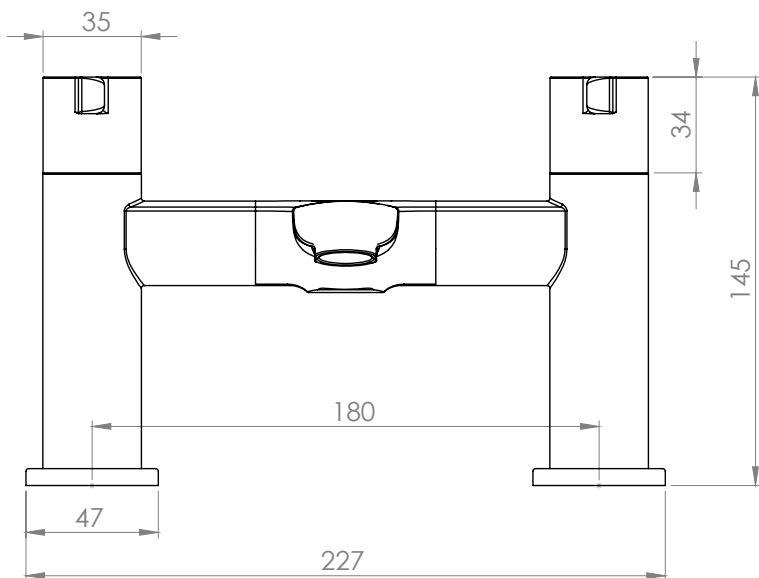

Technical Data Sheet

Revive Bath Filler - TRV32

TAVISTOCK
inspiring bathrooms

No.	Description	Code	Fixings Included
1	Revive Bath Filler	TRV32	YES

Min Pressure:	0.3bar
0.2bar	14.8 litres / min
0.3bar	16.6 litres / min
0.4bar	18.5 litres / min
0.5bar	20.6 litres / min
1bar	28.4 litres / min
2bar	32.5 litres / min

Dimensions - TRV32

Diagrams not to scale. All dimensions in mm (tolerance of +/-5mm)

*Dimensions are subject to change, customers are advised to measure actual product before commencing installation.

FAQs

Does the tap come fitted with an aerator? Yes.

What size plumbing fittings are needed for the threaded legs? This product will work with standard 3/4" plumbing fittings.