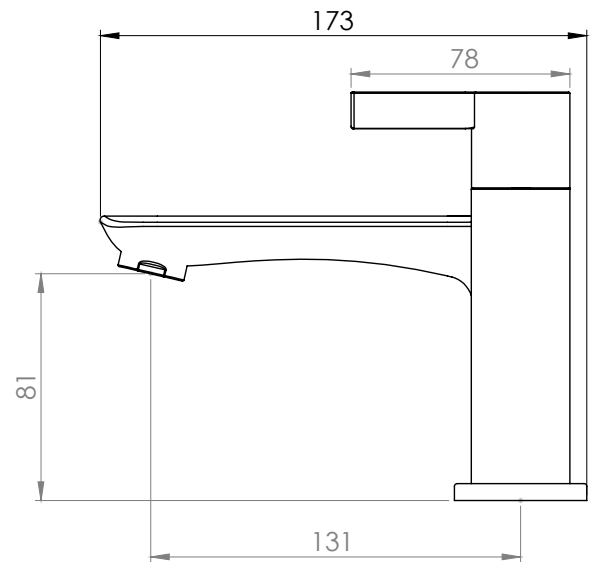

Technical Data Sheet

Revive Bath Filler - TRV32

TAVISTOCK
inspiring bathrooms

No.	Description	Code	Fixings Included
1	Revive Bath Filler	TRV32	YES

Min Pressure:	0.3bar
0.2bar	14.8 litres / min
0.3bar	16.6 litres / min
0.4bar	18.5 litres / min
0.5bar	20.6 litres / min
1bar	28.4 litres / min
2bar	32.5 litres / min

Dimensions - TRV32

Diagrams not to scale. All dimensions in mm (tolerance of +/-5mm)

*Dimensions are subject to change, customers are advised to measure actual product before commencing installation.

FAQs

Does the tap come fitted with an aerator? Yes.

What size plumbing fittings are needed for the threaded legs? This product will work with standard 3/4" plumbing fittings.