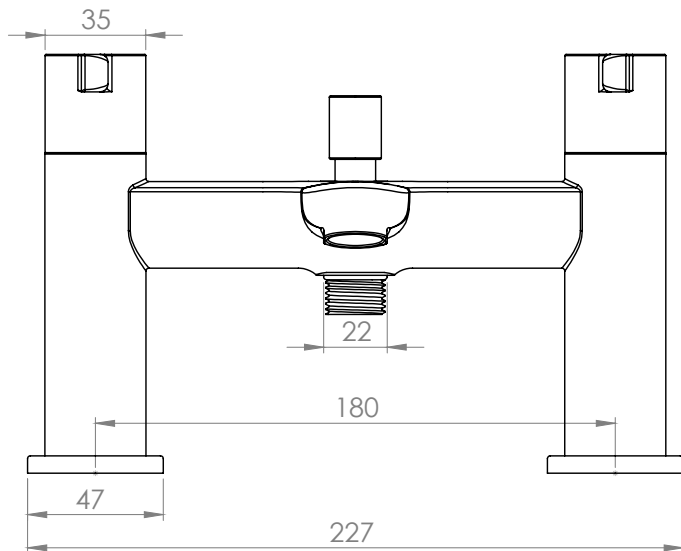

## Revive Bath Shower Mixer - TRV42

**TAVISTOCK**  
inspiring bathrooms

No.	Description	Code	Fixings Included
1	Revive Bath Shower Mixer	TRV42	YES

Min Pressure:	0.3bar
0.2bar	11.7 litres / min
0.3bar	12.6 litres / min
0.4bar	14.0 litres / min
0.5bar	15.5 litres / min
1bar	23.2 litres / min
2bar	32.5 litres / min

### Dimensions - TRV42

Diagrams not to scale. All dimensions in mm (tolerance of +/-5mm)

\*Dimensions are subject to change, customers are advised to measure actual product before commencing installation.

### FAQs

**Does the tap come fitted with an aerator?** Yes.

**What size plumbing fittings are needed for the threaded legs?** This product will work with standard 3/4" plumbing fittings.