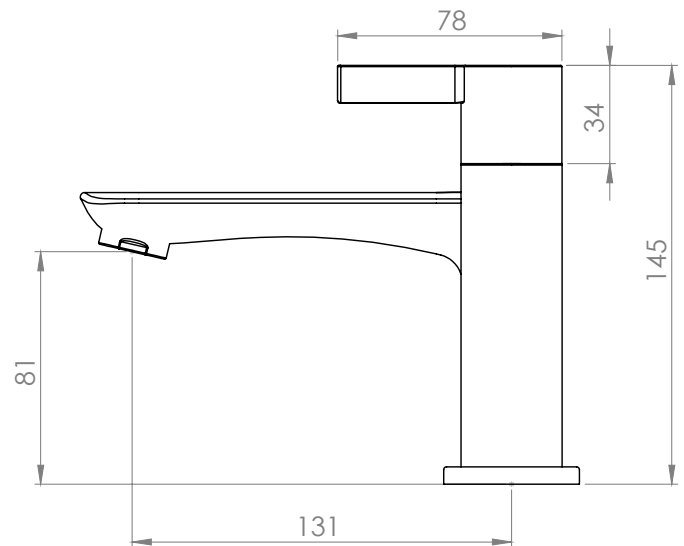

## Revive Bath Shower Mixer - TRV42

**TAVISTOCK**  
inspiring bathrooms

No.	Description	Code	Fixings Included
1	Revive Bath Shower Mixer	TRV42	YES

Min Pressure:	0.3bar
0.2bar	11.7 litres / min
0.3bar	12.6 litres / min
0.4bar	14.0 litres / min
0.5bar	15.5 litres / min
1bar	23.2 litres / min
2bar	32.5 litres / min

### Dimensions - TRV42

Diagrams not to scale. All dimensions in mm (tolerance of +/-5mm)

\*Dimensions are subject to change, customers are advised to measure actual product before commencing installation.

### FAQs

**Does the tap come fitted with an aerator?** Yes.

**What size plumbing fittings are needed for the threaded legs?** This product will work with standard 3/4" plumbing fittings.