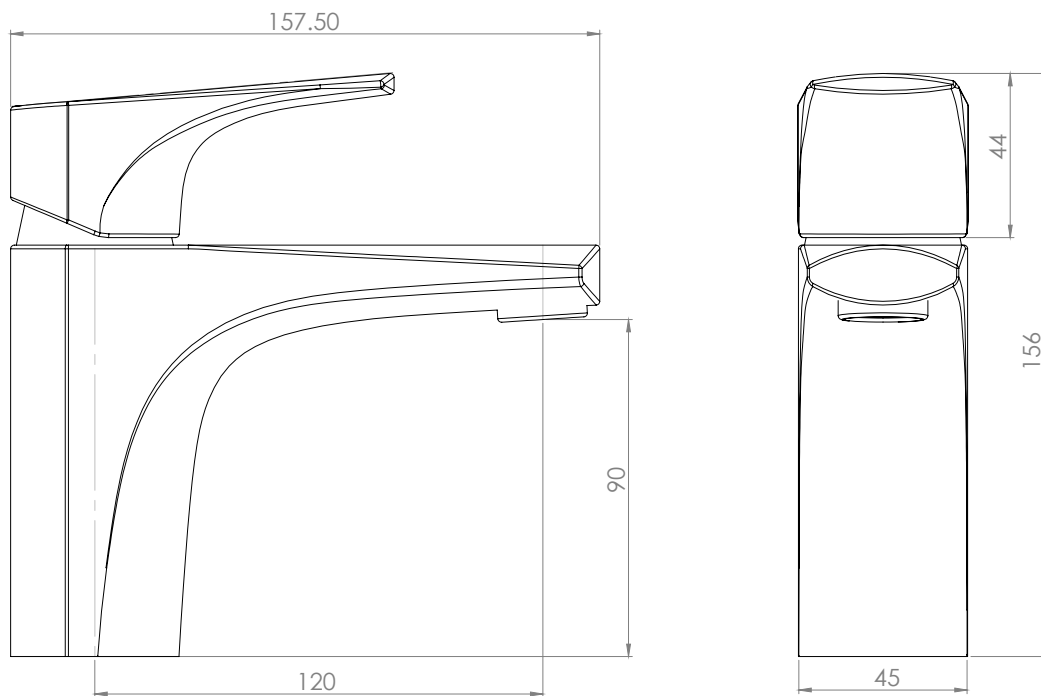

Technical Data Sheet

Strike Basin Mixer - TSE11

TAVISTOCK
inspiring bathrooms

No.	Description	Code	Fixings Included
1	Strike Basin Mixer	TSE11	YES

Min Pressure:	0.3bar
0.2bar	4.9 litres / min
0.3bar	5.6 litres / min
0.4bar	6.2 litres/min
0.5bar	6.8 litres / min
1bar	9.3 litres / min
2bar	12.7 litres / min
3bar	15.2 litres / min

Dimensions - TSE11

Diagrams not to scale. All dimensions in mm (tolerance of +/-5mm)

*Dimensions are subject to change, customers are advised to measure actual product before commencing installation.

FAQs

What is the size of the tap tail connection? The tap tails have a standard 1/2" BSP fixing.

What bore is the tap tail? The tails have a 10mm internal bore.

What length are the tap tails? The tails are 300mm in length.